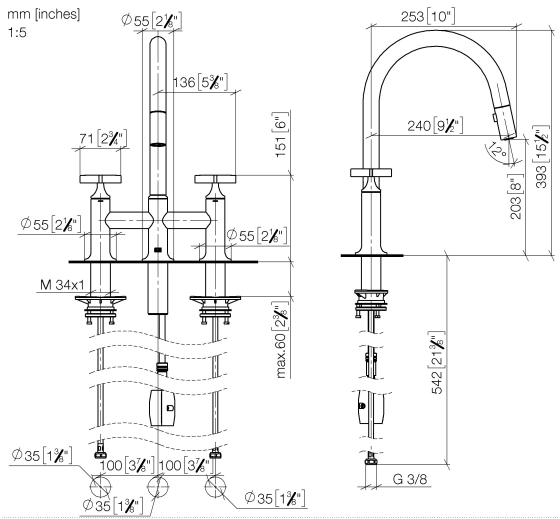

19 875 809

- 240mm projection
- pivotable spout 360°
- Optional swivel limiter available with swivel limiter set 12 823 970 90
- air-enriched flow and spray flow
- 1800 mm metal shower hose
- sprayface with anti-scaling system
- max. flow 8 l/min at 3 bar flow pressure
- lead-free
- This product can help a building meet the requirements of Green Building Rating Systems, e.g. LEED®, BREEAM®, DGNB

Recommended miscellaneous

Swivel limitation set - 12 823 970 90

Recommended miscellaneous

VAIA Dispenser with rosette - Matte Black 82 434 809-33

19 875 809

Flow rate chart

Codes & Standards

DIN 4109

EN 1717

ISO 3822

Ü-Zeichen

VAIA Three-hole bridge mixer Pull-down with spray function - Matte Black

VAIA

19 875 809

Certificates

Belgaqua_24-005-2 LGA_38

19 875 809

Product version from 7/1/2023

VAIA Three-hole bridge mixer Pull-down with spray function - Matte Black

VAIA

19 875 809

Spare parts list

Product version from 7/1/2023

No.	Item Number	Name	Quantity used	Delivery time
	90 28 22 397 00-33	spout	16	30