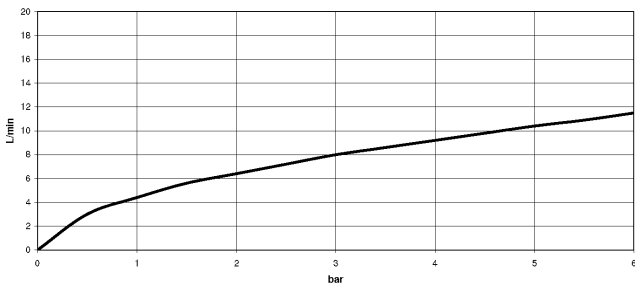

19 875 809

- 240mm projection
- pivotable spout 360°
- Optional swivel limiter available with swivel limiter set 12 823 970 90
- air-enriched flow and spray flow
- 1800 mm metal shower hose
- sprayface with anti-scaling system
- max. flow 8 l/min at 3 bar flow pressure
- lead-free
- This product can help a building meet the requirements of Green Building Rating Systems, e.g. LEED®, BREEAM®, DGNB

Recommended miscellaneous

Swivel limitation set - 12 823 970 90

Recommended miscellaneous

VAIA Dispenser with rosette - Matte Black 82 434 809-33

19 875 809

Flow rate chart

Codes & Standards

DIN 4109