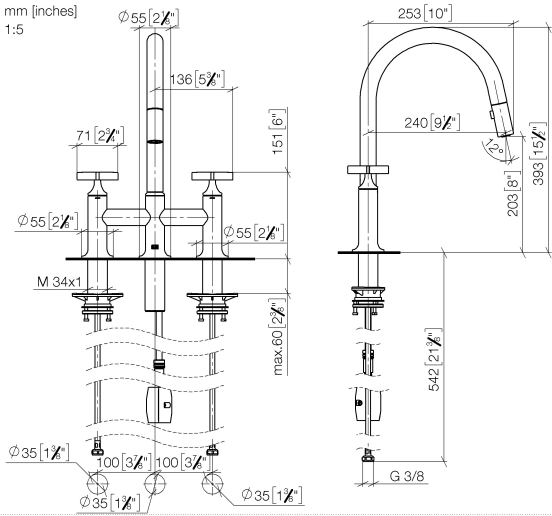

VAIA Three-hole bridge mixer Pull-down with spray function - Champagne (22kt Gold)

VAIA

19 875 809

- 240mm projection
- pivotable spout 360°
- Optional swivel limiter available with swivel limiter set 12 823 970 90
- air-enriched flow and spray flow
- 1800 mm metal shower hose
- sprayface with anti-scaling system
- max. flow 8 l/min at 3 bar flow pressure
- lead-free
- This product can help a building meet the requirements of Green Building Rating Systems, e.g. LEED®, BREEAM®, DGNB

Recommended miscellaneous

Swivel limitation set -

12 823 970 90

Recommended miscellaneous

VAIA Dispenser with rosette - Champagne (22kt Gold)

82 434 809-47

VAIA Three-hole bridge mixer Pull-down with spray function - Champagne (22kt Gold)

VAIA

19 875 809
mm [inches]
1:5

Flow rate chart

Codes & Standards

DIN 4109

EN 1717

ISO 3822

Ü-Zeichen

VAIA Three-hole bridge mixer Pull-down with spray function - Champagne (22kt Gold)

VAIA

19 875 809

Certificates

Belgaqua_24-005-2 LGA_38

19 875 809

Product version from 7/1/2023

VAIA Three-hole bridge mixer Pull-down with spray function - Champagne (22kt Gold)