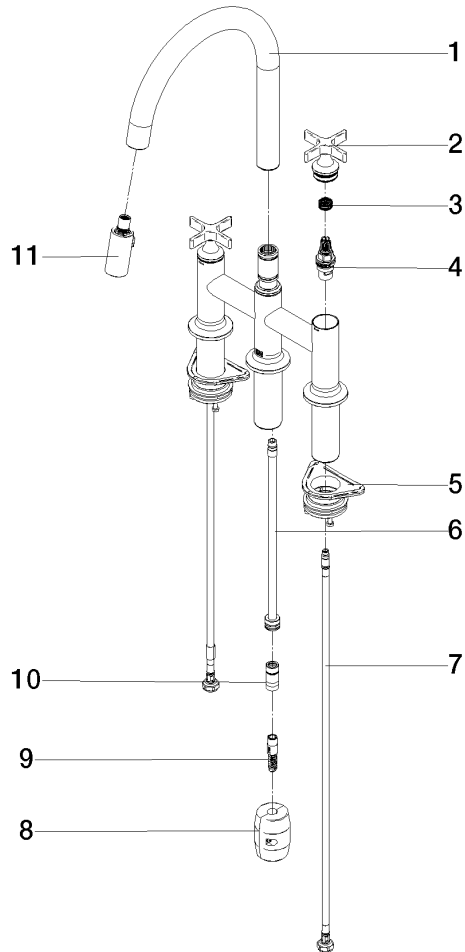

VAIA Three-hole bridge mixer Pull-down with spray function - Champagne (22kt Gold)

VAIA

19 875 809

- 240mm projection
- pivotable spout 360°
- Optional swivel limiter available with swivel limiter set 12 823 970 90
- air-enriched flow and spray flow
- 1800 mm metal shower hose
- sprayface with anti-scaling system
- max. flow 8 l/min at 3 bar flow pressure
- lead-free
- This product can help a building meet the requirements of Green Building Rating Systems, e.g. LEED®, BREEAM®, DGNB

VAIA

19 875 809
mm [inches]
1:5

Flow rate chart

Codes & Standards

DIN 4109

EN 1717

ISO 3822

Ü-Zeichen

VAIA Three-hole bridge mixer Pull-down with spray function - Champagne (22kt Gold)

VAIA

19 875 809

Certificates

Belgaqua_24-005-2 LGA_38

19 875 809

Product version from 7/1/2023

VAIA Three-hole bridge mixer Pull-down with spray function - Champagne (22kt Gold)

VAIA

19 875 809

Spare parts list

Product version from 7/1/2023

| No. | Item Number | Name | Quantity used | Delivery time |
|-----|--------------------|-------|---------------|---------------|
| | 90 28 22 397 00-47 | spout | 16 | 30 |