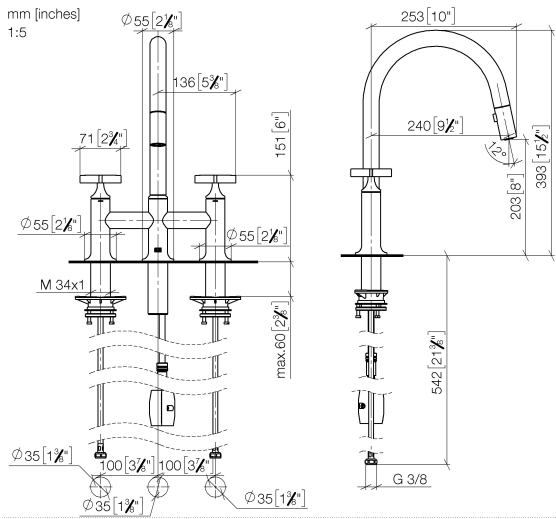

19 875 809

Flow rate chart

Codes & Standards

DIN 4109

EN 1717

ISO 3822

Ü-Zeichen