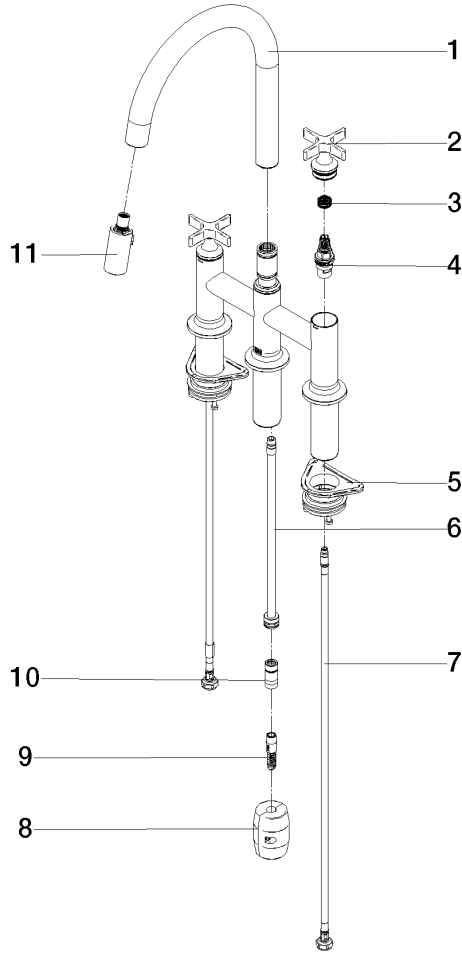

19 875 809

- 240mm projection
- pivotable spout 360°
- Optional swivel limiter available with swivel limiter set 12 823 970 90
- air-enriched flow and spray flow
- 1800 mm metal shower hose
- sprayface with anti-scaling system
- max. flow 8 l/min at 3 bar flow pressure
- lead-free
- This product can help a building meet the requirements of Green Building Rating Systems, e.g. LEED®, BREEAM®, DGNB

Codes & Standards

DIN 4109

EN 1717

ISO 3822

Ü-Zeichen

VAIA Three-hole bridge mixer Pull-down with spray function - Brushed Chrome

VAIA

19 875 809

Certificates

Belgaqua_24-005-2 LGA_38

19 875 809

Product version from 7/1/2023

VAIA Three-hole bridge mixer Pull-down with spray function - Brushed Chrome

VAIA

19 875 809

Spare parts list

Product version from 7/1/2023

No.	Item Number	Name	Quantity used	Delivery time
	90 28 22 397 00-93	spout	16	20