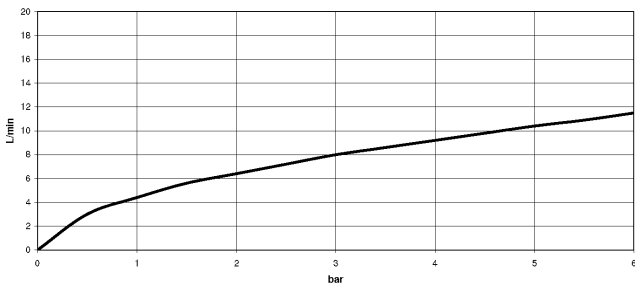

19 875 809

- 240mm projection
- pivotable spout 360°
- Optional swivel limiter available with swivel limiter set 12 823 970 90
- air-enriched flow and spray flow
- 1800 mm metal shower hose
- sprayface with anti-scaling system
- max. flow 8 l/min at 3 bar flow pressure
- lead-free
- This product can help a building meet the requirements of Green Building Rating Systems, e.g. LEED®, BREEAM®, DGNB

Recommended miscellaneous

Swivel limitation set -

12 823 970 90

Recommended miscellaneous

**VAIA Dispenser with rosette -
Brushed Chrome**

82 434 809-93

19 875 809

Flow rate chart

Product version from 7/1/2023

No.	Item Number	Name	Quantity used	Delivery time
	90 28 22 397 00-93	spout	16	20