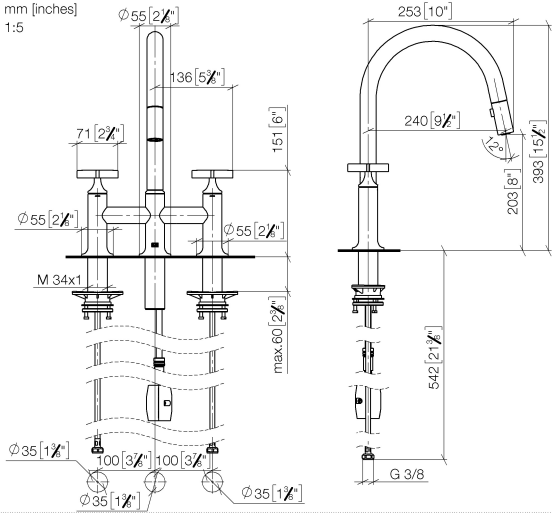

VAIA Three-hole bridge mixer Pull-down with spray function - Brushed Dark Platinum

VAIA

19 875 809

- 240mm projection
- pivotable spout 360°
- Optional swivel limiter available with swivel limiter set 12 823 970 90
- air-enriched flow and spray flow
- 1800 mm metal shower hose
- sprayface with anti-scaling system
- max. flow 8 l/min at 3 bar flow pressure
- lead-free
- This product can help a building meet the requirements of Green Building Rating Systems, e.g. LEED®, BREEAM®, DGNB

Recommended miscellaneous

Swivel limitation set -

12 823 970 90

Recommended miscellaneous

**VAIA Dispenser with rosette -
Brushed Dark Platinum**

82 434 809-99

19 875 809

mm [inches]

1:5

Flow rate chart

Codes & Standards

DIN 4109

EN 1717

ISO 3822

Ü-Zeichen

VAIA Three-hole bridge mixer Pull-down with spray function - Brushed Dark
Platinum

19 875 809

Spare parts list

Product version from 7/1/2023

No.	Item Number	Name	Quantity used	Delivery time
	90 28 22 397 00-99	spout	16	30