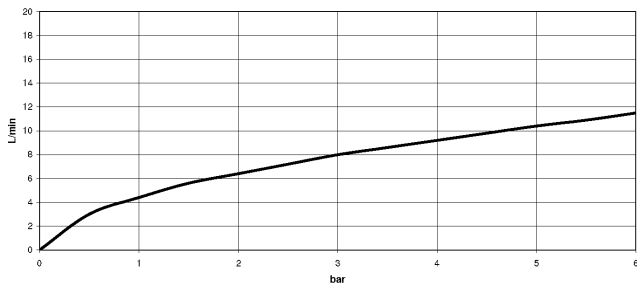

Recommended miscellaneous

Swivel limitation set -

12 823 970 90

Recommended miscellaneous

**VAIA Dispenser with rosette -
Brushed Dark Platinum**

82 434 809-99

19 875 809

mm [inches]

1:5

Flow rate chart

Codes & Standards

DIN 4109

EN 1717

ISO 3822

Ü-Zeichen

VAIA Three-hole bridge mixer Pull-down with spray function - Brushed Dark
Platinum