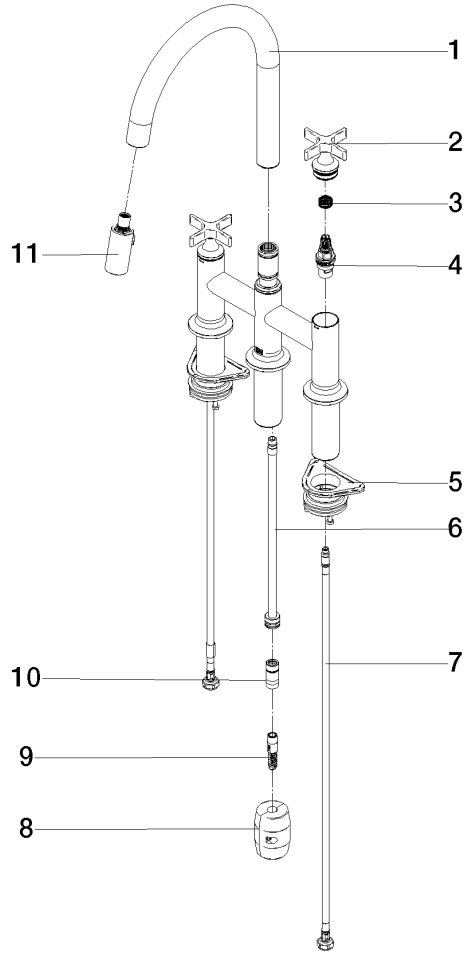

VAIA Three-hole bridge mixer Pull-down with spray function - Brushed Dark Platinum

VAIA

19 875 809

- 240mm projection
- pivotable spout 360°
- Optional swivel limiter available with swivel limiter set 12 823 970 90
- air-enriched flow and spray flow
- 1800 mm metal shower hose
- sprayface with anti-scaling system
- max. flow 8 l/min at 3 bar flow pressure
- lead-free
- This product can help a building meet the requirements of Green Building Rating Systems, e.g. LEED®, BREEAM®, DGNB

1:5

Flow rate chart

Codes & Standards

DIN 4109

EN 1717

ISO 3822

Ü-Zeichen

VAIA Three-hole bridge mixer Pull-down with spray function - Brushed Dark
Platinum

VAIA

19 875 809

Certificates

Belgaqua_24-005-2 LGA_38

19 875 809

Product version from 7/1/2023

VAIA Three-hole bridge mixer Pull-down with spray function - Brushed Dark
Platinum

VAIA

19 875 809

Spare parts list

Product version from 7/1/2023

No.	Item Number	Name	Quantity used	Delivery time
	90 28 22 397 00-99	spout	16	30