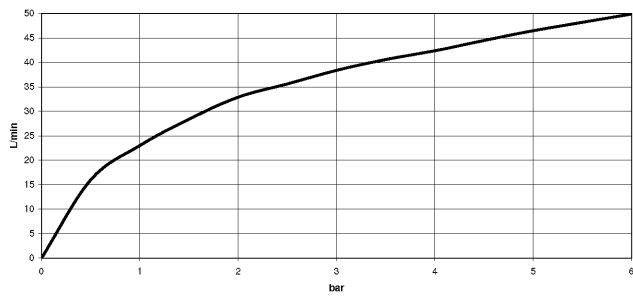

Angle valve - Matte Black

22 901 979 Product version from 5/27/2021

- rosette Ø 55 mm
- hose covering 200mm, for shortening
- WRAS

	Matte Black	22 901 979-33
	Chrome	22 901 979-00
	Brushed Platinum	22 901 979-06
	Platinum	22 901 979-08
	Durabrand (23kt Gold)	22 901 979-09
	Dark Chrome	22 901 979-19
	Brushed Durabrand (23kt Gold)	22 901 979-28
	Brushed Champagne (22kt Gold)	22 901 979-46
	Champagne (22kt Gold)	22 901 979-47
	Brushed Chrome	22 901 979-93
	Brushed Dark Platinum	22 901 979-99

Angle valve - Matte Black

22 901 979 Product version from 5/27/2021

mm [inches]

Flow rate chart

Codes & Standards

Scottish Water
Byelaws

UK Water Supply
Regulations

Angle valve - Matte Black