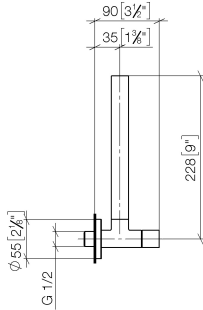

Angle valve - Matte Black

22 901 979 Product version from 5/27/2021

- rosette Ø 55 mm
- hose covering 200mm, for shortening
- WRAS

	Matte Black	22 901 979-33
	Chrome	22 901 979-00
	Brushed Platinum	22 901 979-06
	Platinum	22 901 979-08
	Durabrand (23kt Gold)	22 901 979-09
	Dark Chrome	22 901 979-19
	Brushed Durabrand (23kt Gold)	22 901 979-28
	Brushed Champagne (22kt Gold)	22 901 979-46
	Champagne (22kt Gold)	22 901 979-47
	Brushed Chrome	22 901 979-93
	Brushed Dark Platinum	22 901 979-99

Angle valve - Matte Black

22 901 979 Product version from 5/27/2021

mm [inches]

Flow rate chart

Codes & Standards

Scottish Water
Byelaws

UK Water Supply
Regulations

Angle valve - Matte Black

22 901 979 Product version from 5/27/2021

Certificates

WRAS_2205

Angle valve - Matte Black

22 901 979 Product version from 5/27/2021

Parts for other finishes can be found here: [Chrome](#)

Spare parts list

No.	Item Number	Name	Quantity used	Delivery time
1	09 28 22 020-33	pipe	1	30
2	90 24 03 276 00 90	conversion kit	1	2
3	09 20 22 001-33	handle	1	30
4	90 90 03 006 00 90	top	1	2
5	09 27 22 015-33	rosette	1	30
6	09 14 10 093 90	seal	1	2