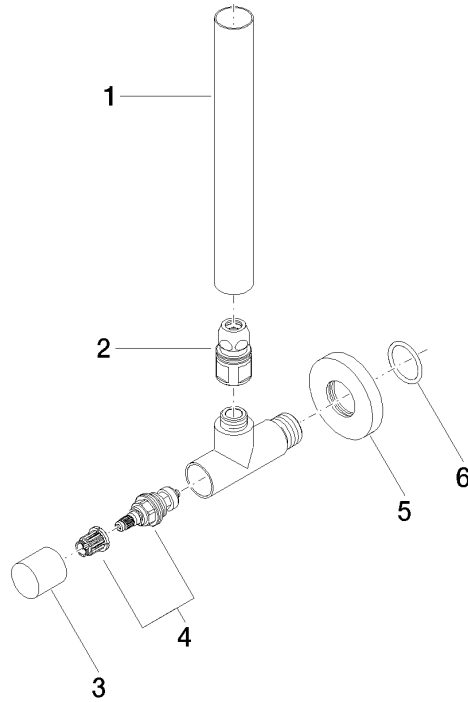

Angle valve - Matte Black

22 901 979 Product version from 5/27/2021

- rosette Ø 55 mm
- hose covering 200mm, for shortening
- WRAS

	Matte Black	22 901 979-33
	Chrome	22 901 979-00
	Brushed Platinum	22 901 979-06
	Platinum	22 901 979-08
	Durabrand (23kt Gold)	22 901 979-09
	Dark Chrome	22 901 979-19
	Brushed Durabrand (23kt Gold)	22 901 979-28
	Brushed Champagne (22kt Gold)	22 901 979-46
	Champagne (22kt Gold)	22 901 979-47
	Brushed Chrome	22 901 979-93
	Brushed Dark Platinum	22 901 979-99

Angle valve - Matte Black

22 901 979 Product version from 5/27/2021

mm [inches]

Flow rate chart

Codes & Standards

Scottish Water
Byelaws

UK Water Supply
Regulations

Angle valve - Matte Black

22 901 979 Product version from 5/27/2021

Certificates

WRAS_2205

Angle valve - Matte Black

22 901 979 Product version from 5/27/2021

Parts for other finishes can be found here: [Chrome](#)

Spare parts list

No.	Item Number	Name	Quantity used	Delivery time
1	09 28 22 020-33	pipe	1	30
2	90 24 03 276 00 90	conversion kit	1	2
3	09 20 22 001-33	handle	1	30
4	90 90 03 006 00 90	top	1	2
5	09 27 22 015-33	rosette	1	30
6	09 14 10 093 90	seal	1	2