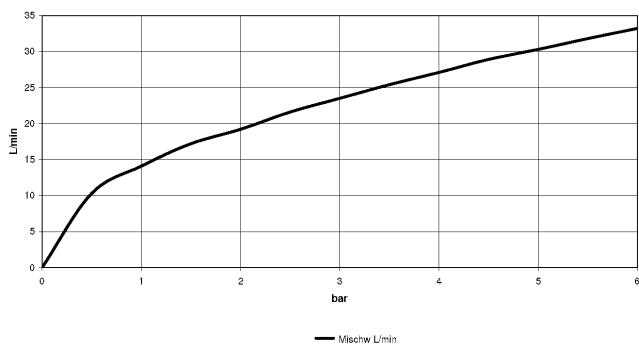

IMO Single-lever bath mixer with stand pipe for free-standing assembly with hand shower set - Brushed Platinum

25 863 671

- 279mm projection
- spout: cascade
- Hand shower: COMPACT RAIN, max. flow rate 6.8 l/min (at 3 bar)
- bar-type hand shower with anti-scale system
- wall bracket
- automatic bath/shower diverter
- total height 943 - 1013 mm
- stand pipe height 548 - 618 mm
- height up to aerator 891 – 961 mm
- metal shower hose 1250mm with integrated anti-twist protection
- max. flow for complete hand shower set 6.8 l/min
- slide-on rosettes Ø 135 mm

25 863 671

mm [inches]

Flow rate chart

Codes & Standards

DIN 4109

ISO 3822

Ü-Zeichen

IMO Single-lever bath mixer with stand pipe for free-standing assembly with
hand shower set - Brushed Platinum