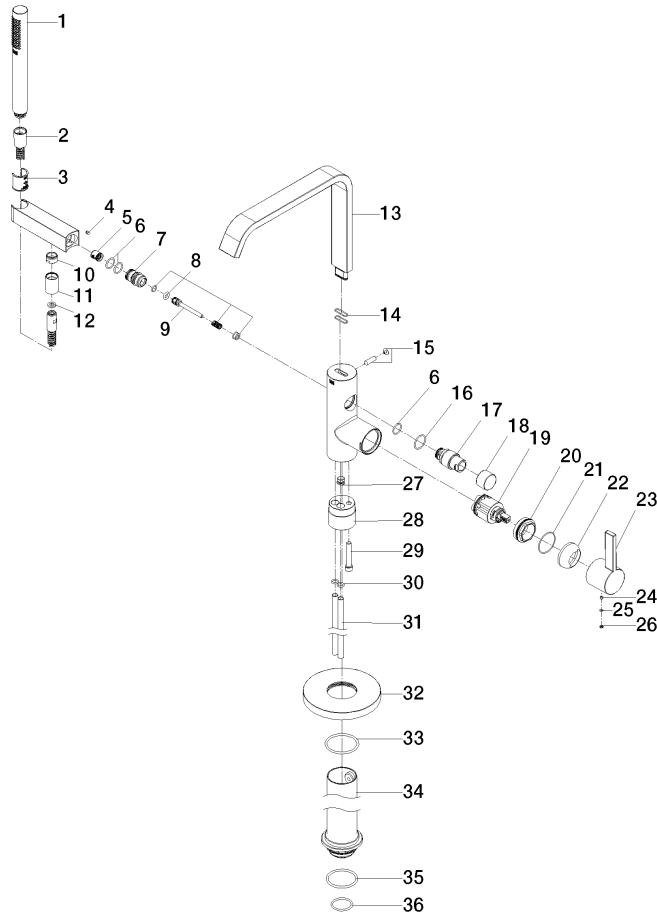

IMO Single-lever bath mixer with stand pipe for free-standing assembly with hand shower set - Brushed Platinum

25 863 671

IMO Single-lever bath mixer with stand pipe for free-standing assembly with hand shower set - Brushed Platinum

25 863 671

Spare parts list

No.	Item Number	Name	Quantity used	Delivery time
1	90 12 11 140 41-06	shower	1	10
2	90 30 02 072 00-06	Metal shower hose 1/2" x 3/8" x 1250 mm - Brushed Platinum	1	10
3	09 18 40 118 90	sleeve	1	2
4	09 31 11 058 90	pin	1	2
5	90 23 01 141 00 90	back-flow preventer	1	2
6	90 14 10 010 00 90	seal	3	2
7	09 24 03 153 20-06	nipple	1	60
8	90 16 02 023 00 90	spring	1	2
9	09 31 09 102 20-06	pull-rod	1	-
Spare part can no longer be ordered, please order the replacement item				
10	09 24 03 069 90	nipple	1	2
11	90 21 02 069 00-06	cover	1	10
12	09 14 03 066 90	seal	1	2
13	90 28 22 408 00-06	spout	1	-
Spare part can no longer be ordered, please order the replacement item				
14	09 14 10 096 90	seal	2	2
15	04 31 20 036 00 90	plug	1	2
16	09 14 10 112 90	seal	1	2
17	09 21 34 081 20-06	nipple	1	10
18	09 20 88 002-06	handle	1	10
19	90 15 05 039 00 90	cartridge	1	2
20	09 24 04 298 90	nut	1	2
21	09 14 10 190 90	seal	1	2
22	09 28 30 036-06	cover	1	10
23	09 20 67 014-06	handle	1	10
24	90 31 11 030 00 90	pin	1	2
25	09 14 10 133 90	seal	1	2
26	09 31 20 087-06	plug	1	10
27	04 31 20 039 11 90	plug	1	2
28	09 24 03 152 20-06	adaptor	1	-
Spare part can no longer be ordered, please order the replacement item				
29	09 30 30 111 90	screw	1	2
30	09 14 10 139 90	seal	4	2
31	04 28 22 025 00 90	connection	2	2
32	09 27 88 007-06	rosette	1	10
33	90 14 10 129 00 90	seal	1	2
34	04 28 22 030 00-06	pipe	1	10
35	09 14 10 084 90	seal	1	2
36	09 14 10 018 90	seal	1	2