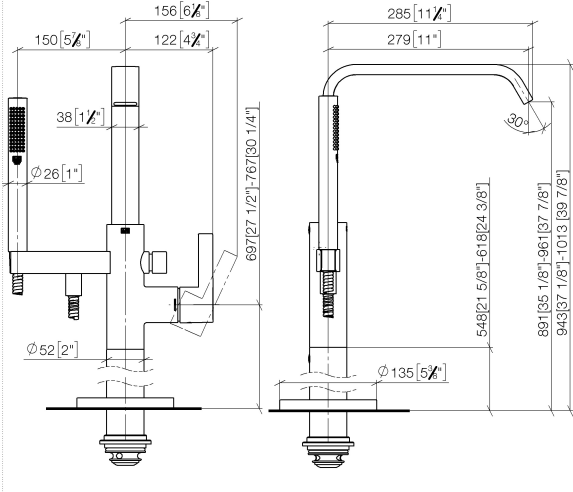

IMO Single-lever bath mixer with stand pipe for free-standing assembly with hand shower set - Brushed Platinum

25 863 671

- 279mm projection
- spout: cascade
- Hand shower: COMPACT RAIN, max. flow rate 6.8 l/min (at 3 bar)
- bar-type hand shower with anti-scale system
- wall bracket
- automatic bath/shower diverter
- total height 943 - 1013 mm
- stand pipe height 548 - 618 mm
- height up to aerator 891 – 961 mm
- metal shower hose 1250mm with integrated anti-twist protection
- max. flow for complete hand shower set 6.8 l/min
- slide-on rosettes Ø 135 mm

Required miscellaneous

- Concealed floor mounting -** 35 945 970 90
- min. recess depth mm
 - max. recess depth mm

IMO Single-lever bath mixer with stand pipe for free-standing assembly with hand shower set - Brushed Platinum

25 863 671

mm [inches]

Flow rate chart

Codes & Standards

DIN 4109

ISO 3822

Ü-Zeichen

IMO Single-lever bath mixer with stand pipe for free-standing assembly with
hand shower set - Brushed Platinum