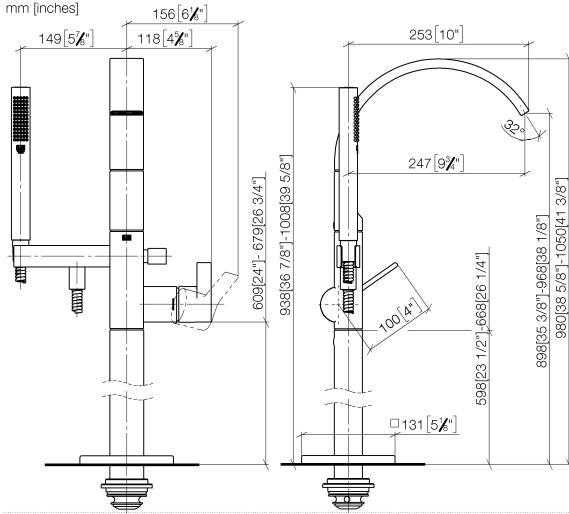

**CYO Single-lever bath mixer with stand pipe for free-standing assembly with hand shower set - Brushed Platinum**

CYO

25 863 811

- 253mm projection
- rectangular, air-enriched flow
- max. spout flow rate 26.5 l/min
- Hand shower: COMPACT RAIN, max. flow rate 6.8 l/min (at 3 bar)
- bar-type hand shower with anti-scale system
- wall bracket
- automatic bath/shower diverter
- total height 980 - 1050 mm
- stand pipe height 598 - 668 mm
- height up to aerator 903 – 973 mm
- push-on rosette 131 x 131 mm
- metal shower hose 1250mm with integrated anti-twist protection
- WRAS 2201043

	Brushed Platinum	25 863 811-06
	Chrome	25 863 811-00
	Dark Chrome	25 863 811-19
	Brushed Durabross (23kt Gold)	25 863 811-28
	Brushed Dark Platinum	25 863 811-99

**CYO Single-lever bath mixer with stand pipe for free-standing assembly with hand shower set - Brushed Platinum**

CYO

25 863 811

mm [inches]

**Flow rate chart**

**Codes & Standards**

ASME A112.18.1

cUPC

DIN 4109

EN 1717

ISO 3822

Scottish Water  
Byelaws

UK Water Supply  
Regulations

Ü-Zeichen

CYO Single-lever bath mixer with stand pipe for free-standing assembly with hand shower set - Brushed Platinum

---

CYO