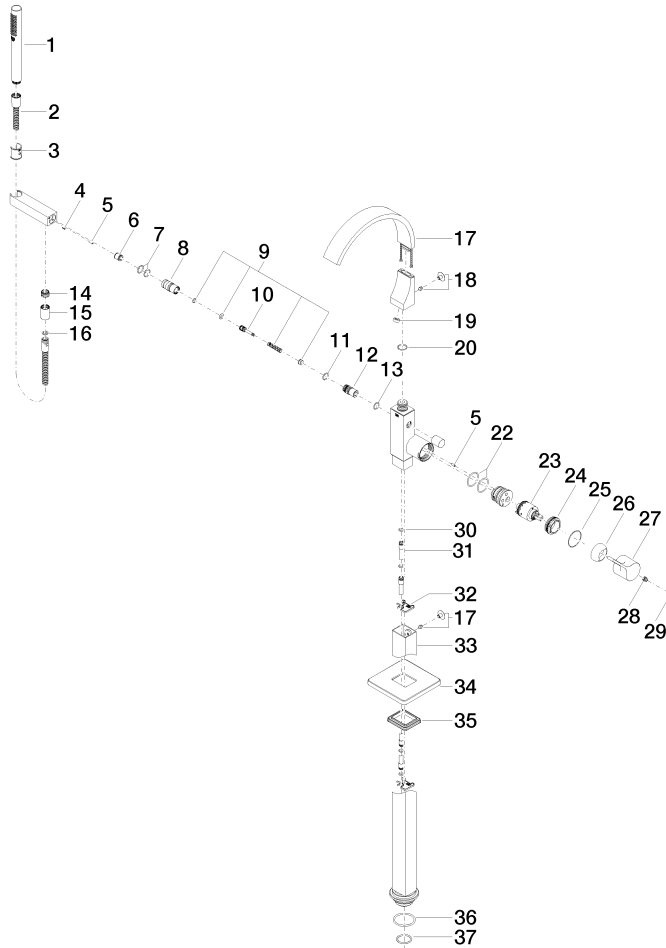

CYO Single-lever bath mixer with stand pipe for free-standing assembly with hand shower set - Brushed Platinum

25 863 811

Parts for other finishes can be found here: [Chrome](#)