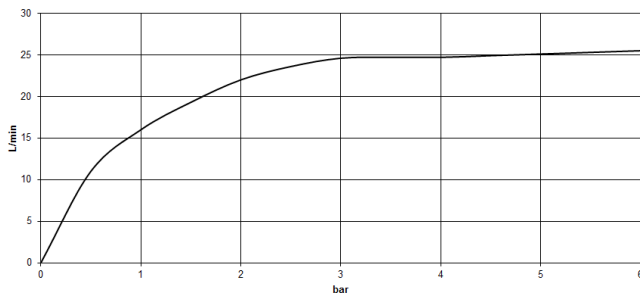

**CYO Single-lever bath mixer with stand pipe for free-standing assembly with hand shower set - Brushed Platinum**

CYO

25 863 811

- 253mm projection
- rectangular, air-enriched flow
- max. spout flow rate 26.5 l/min
- Hand shower: COMPACT RAIN, max. flow rate 6.8 l/min (at 3 bar)
- bar-type hand shower with anti-scale system
- wall bracket
- automatic bath/shower diverter
- total height 980 - 1050 mm
- stand pipe height 598 - 668 mm
- height up to aerator 903 – 973 mm
- push-on rosette 131 x 131 mm
- metal shower hose 1250mm with integrated anti-twist protection
- WRAS 2201043

CYO

25 863 811

mm [inches]

**Flow rate chart**

**Codes & Standards**

ASME A112.18.1

cUPC

DIN 4109