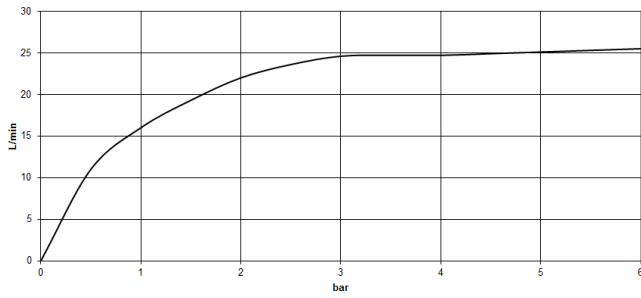

CYO Single-lever bath mixer with stand pipe for free-standing assembly with hand shower set - Dark Chrome

CYO

25 863 811

mm [inches]

Flow rate chart

CYO Single-lever bath mixer with stand pipe for free-standing assembly with hand shower set - Dark Chrome