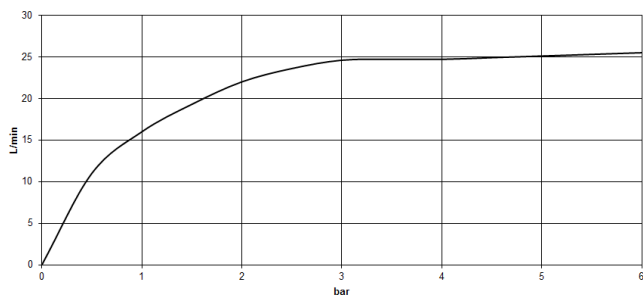

CYO Single-lever bath mixer with stand pipe for free-standing assembly with hand shower set - Brushed Durabronz (23kt Gold)

CYO

25 863 811

- 253mm projection
- rectangular, air-enriched flow
- max. spout flow rate 26.5 l/min
- Hand shower: COMPACT RAIN, max. flow rate 6.8 l/min (at 3 bar)
- bar-type hand shower with anti-scale system
- wall bracket
- automatic bath/shower diverter
- total height 980 - 1050 mm
- stand pipe height 598 - 668 mm
- height up to aerator 903 – 973 mm
- push-on rosette 131 x 131 mm
- metal shower hose 1250mm with integrated anti-twist protection
- WRAS 2201043

	Brushed Durabronz (23kt Gold)	25 863 811-28
	Chrome	25 863 811-00
	Brushed Platinum	25 863 811-06
	Dark Chrome	25 863 811-19
	Brushed Dark Platinum	25 863 811-99

Flow rate chart

Certificates

LGA_38119. WRAS_2201043. Belgaqua_21-376-27_1.