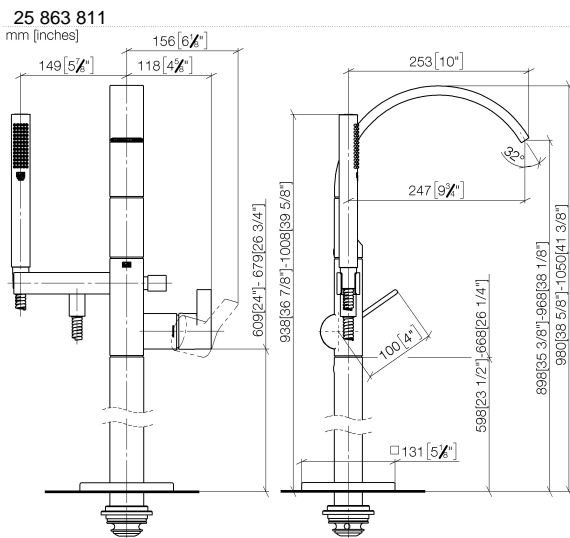

Flow rate chart

Certificates

LGA_38119.   WRAS_2201043.   Belgaqua_21-376-27_1.