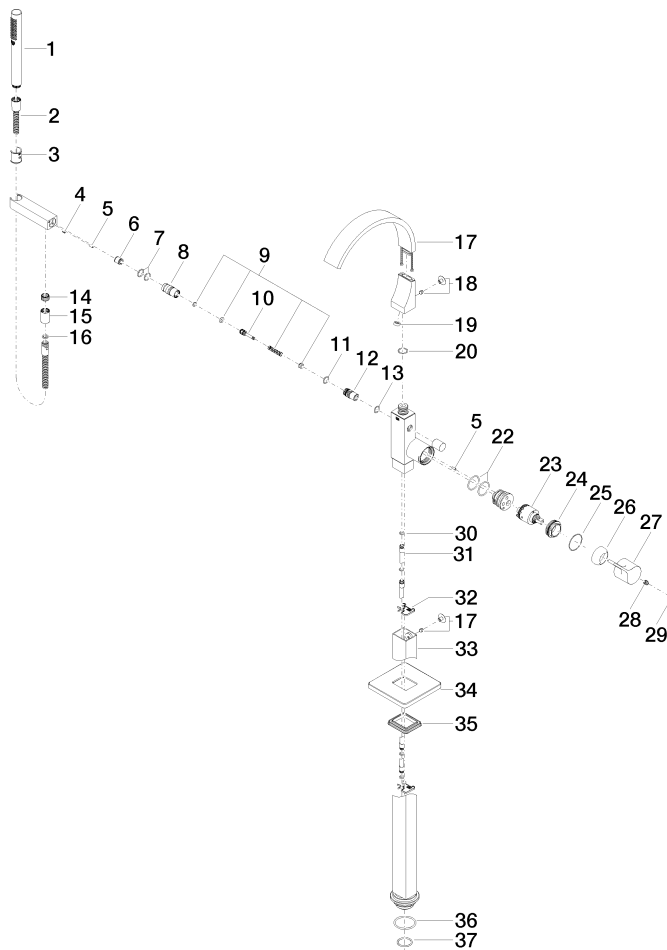

CYO Single-lever bath mixer with stand pipe for free-standing assembly with hand shower set - Brushed Durabronz (23kt Gold)

CYO

25 863 811
Parts for other finishes can be found here: [Chrome](#)

CYO Single-lever bath mixer with stand pipe for free-standing assembly with hand shower set - Brushed Durabron (23kt Gold)

CYO

25 863 811

Spare parts list

No.	Item Number	Name	Quantity used	Delivery time
1	90 12 11 140 30-28	shower	1	20
2	90 30 02 072 00-28	Metal shower hose 1/2" x 3/8" x 1250 mm - Brushed Durabron (23kt Gold)	1	20
3	09 18 40 118 90	sleeve	1	2
4	09 31 11 058 90	pin	1	2
5	09 31 11 040 90	pin	3	2
6	90 23 01 141 00 90	back-flow preventer	1	2
7	90 14 10 010 00 90	seal	2	2
8	09 24 03 130-00	nipple	1	10
9	90 16 02 023 00 90	spring	1	2
10	09 31 09 094 20-28	pull-rod	1	60
11	90 14 10 055 00 90	seal	1	2
12	09 21 34 080-28	nipple	1	60
13	90 14 10 033 00 90	seal	1	2
14	09 24 03 069 90	nipple	1	2
15	90 21 02 069 00-28	cover	1	20
16	90 14 20 026 00 90	seal	1	2
17	90 11 70 011 00-28	spout	1	20
18	04 31 20 034 00 90	plug	2	2
19	09 23 01 057 90	flow reducer	1	2
20	09 14 10 031 90	seal	2	2
21	09 14 10 148 90	seal	1	2
22	90 15 05 039 00 90	cartridge	1	2
23	09 24 04 298 90	nut	1	2
24	09 14 10 037 90	seal	1	2
25	09 28 30 036-28	cover	1	20
26	09 20 80 022-28	handle	1	20
27	90 31 11 030 00 90	pin	1	2
28	90 31 20 087 00-28	plug	1	20
29	09 14 10 139 90	seal	4	2
30	04 28 22 025 00 90	connection	2	2
31	09 20 93 051 90	holder	2	2
32	04 28 22 024 00-28	pipe	1	60
33	09 27 71 011-28	rosette	1	60
34	09 14 03 107 90	seal	1	2
35	09 14 10 084 90	seal	1	2
36	09 14 10 018 90	seal	1	2