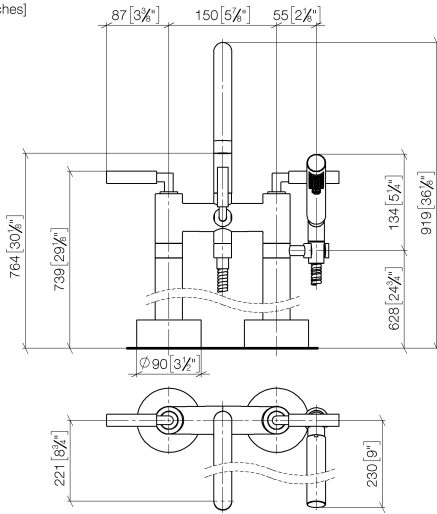

TARA Two-hole bath mixer for free-standing assembly with hand shower set - Brushed Champagne (22kt Gold)

25 943 882 Product version from 5/27/2021

- 220mm projection
 - pivotable spout 180°
 - spout: circular, air-enriched flow
 - Hand shower: COMPACT RAIN, max. flow rate 6.8 l/min (at 3 bar)
 - hand shower with anti-scale system
 - rotary diverter for bath/shower
 - total height 920 mm
 - stand pipes height 628 mm
 - height up to aerator 765 mm
 - slide-on rosettes Ø 90 mm
 - gauge 150 mm
 - metal shower hose 1250mm with integrated anti-twist protection
 - pivotable shower holder on the right foot
 - max. flow 22 l/min at 3 bar flow pressure
 - WRAS
- Intrinsic protection against back flow.**

Required miscellaneous

- Concealed floor mounting -** 35 944 970 90
- max. recess depth mm
 - min. recess depth mm

TARA Two-hole bath mixer for free-standing assembly with hand shower set - Brushed Champagne (22kt Gold)

25 943 882 Product version from 5/27/2021
mm [inches]

Flow rate chart

Codes & Standards

ASME A112.18.1 cUPC DIN 4109 ISO 3822

Scottish Water
Byelaws

UK Water Supply
Regulations

Ü-Zeichen

TARA Two-hole bath mixer for free-standing assembly with hand shower set - Brushed Champagne (22kt Gold)