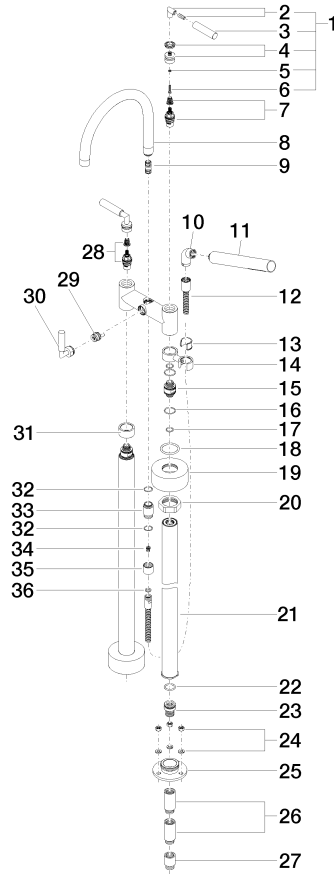

25 943 882 Product version from 5/27/2021
mm [inches]

Flow rate chart

Codes & Standards

ASME A112.18.1 cUPC DIN 4109 ISO 3822

Scottish Water
Byelaws

UK Water Supply
Regulations

Ü-Zeichen

TARA Two-hole bath mixer for free-standing assembly with hand shower set - Brushed Champagne (22kt Gold)

TARA Two-hole bath mixer for free-standing assembly with hand shower set - Brushed Champagne (22kt Gold)

25 943 882 Product version from 5/27/2021

Spare parts list

No.	Item Number	Name	Quantity used	Delivery time
1	04 20 88 052 00-46	handle	2	30
2	04 18 20 022 00-46	angle	2	-
Spare part can no longer be ordered, please order the replacement item				
3	09 20 88 052-46	handle	2	30
4	90 12 12 007 00-46	base	2	30
5	90 30 11 029 00 90	disc	2	2
6	90 30 30 075 00 90	screw	2	2
7	90 90 03 130 00 90	top	1	2
8	90 28 22 222 00-46	spout	1	30
9	90 21 10 011 00 90	diverter	1	2
10	04 24 04 189 00-46	nipple	1	30
11	90 12 11 140 41-46	shower	1	30
12	90 30 02 072 00-46	Metal shower hose 1/2" x 3/8" x 1250 mm - Brushed Champagne (22kt Gold)	1	30
13	90 18 40 035 00 90	sleeve	1	2
14	04 28 10 029 01-46	holder	1	30
15	09 29 05 021 20 90	nipple	2	2
16	09 14 10 112 90	seal	4	2
17	90 14 10 055 00 90	seal	4	2
18	09 14 10 041 90	seal	2	2
19	09 27 89 025-46	rosette	2	30
20	09 23 30 040-07	nut	2	30
21	04 28 22 009 20-46	connection	2	30
22	09 14 10 081 90	seal	2	2
23	09 24 03 094-07	nipple	2	30
24	04 23 10 023 00 90	fixing set	6	2
25	09 30 11 130-07	connection	2	30
26	09 24 03 081 10 90	extension	4	2
27	09 24 03 080 90	extension	2	2
28	90 90 03 131 00 90	top	1	2
29	90 15 01 005 00 90	insert	1	2
30	90 18 20 025 00-46	diverter	1	30
31	09 28 10 028-46	sleeve	1	30
32	90 14 10 032 00 90	seal	1	2
33	09 24 03 121-46	nipple	1	30
34	09 23 01 131 90	back-flow preventer	1	2
35	09 21 02 143-46	sleeve	1	30
36	90 14 20 026 00 90	seal	1	2