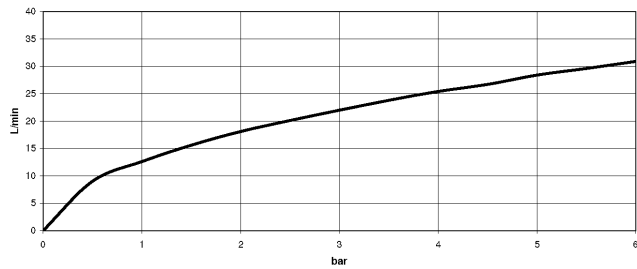

TARA Two-hole bath mixer for free-standing assembly with hand shower set - Brushed Champagne (22kt Gold)

25 943 882 Product version from 5/27/2021

- 220mm projection
 - pivotable spout 180°
 - spout: circular, air-enriched flow
 - Hand shower: COMPACT RAIN, max. flow rate 6.8 l/min (at 3 bar)
 - hand shower with anti-scale system
 - rotary diverter for bath/shower
 - total height 920 mm
 - stand pipes height 628 mm
 - height up to aerator 765 mm
 - slide-on rosettes Ø 90 mm
 - gauge 150 mm
 - metal shower hose 1250mm with integrated anti-twist protection
 - pivotable shower holder on the right foot
 - max. flow 22 l/min at 3 bar flow pressure
 - WRAS
- Intrinsic protection against back flow.**

Required miscellaneous

- Concealed floor mounting -** 35 944 970 90
- max. recess depth mm
 - min. recess depth mm

TARA Two-hole bath mixer for free-standing assembly with hand shower set - Brushed Champagne (22kt Gold)

25 943 882 Product version from 5/27/2021
mm [inches]

Flow rate chart

Codes & Standards

ASME A112.18.1 cUPC DIN 4109 ISO 3822

Scottish Water
Byelaws

UK Water Supply
Regulations

Ü-Zeichen

TARA Two-hole bath mixer for free-standing assembly with hand shower set - Brushed Champagne (22kt Gold)