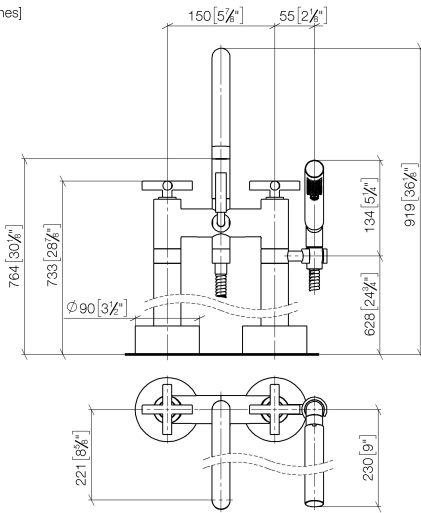

TARA Two-hole bath mixer for free-standing assembly with hand shower set -  
Brushed Durabronze (23kt Gold)

TARA

25 943 892

- 220mm projection
  - pivotable spout 180°
  - Hand shower: COMPACT RAIN, max. flow rate 6.8 l/min (at 3 bar)
  - spout: circular, air-enriched flow
  - hand shower with anti-scale system
  - rotary diverter for bath/shower
  - total height 920 mm
  - stand pipes height 628 mm
  - height up to aerator 765 mm
  - slide-on rosettes Ø 90 mm
  - gauge 150 mm
  - metal shower hose 1250mm with integrated anti-twist protection
  - pivotable shower holder on the right foot
  - max. flow 22 l/min at 3 bar flow pressure
  - WRAS 2212005
- Intrinsic protection against back flow.**

Required miscellaneous

**Concealed floor mounting -**

- max. recess depth 160 mm
- min. recess depth 80 mm

35 944 970 90

**TARA Two-hole bath mixer for free-standing assembly with hand shower set -  
Brushed Durabross (23kt Gold)**

TARA

25 943 892  
mm [inches]

**Flow rate chart**

**Codes & Standards**

DIN 4109

EN 1717

ISO 3822

Scottish Water  
Byelaws

UK Water Supply  
Regulations

Ü-Zeichen

TARA Two-hole bath mixer for free-standing assembly with hand shower set -  
Brushed Durabross (23kt Gold)

---

TARA

25 943 892

Certificates

---