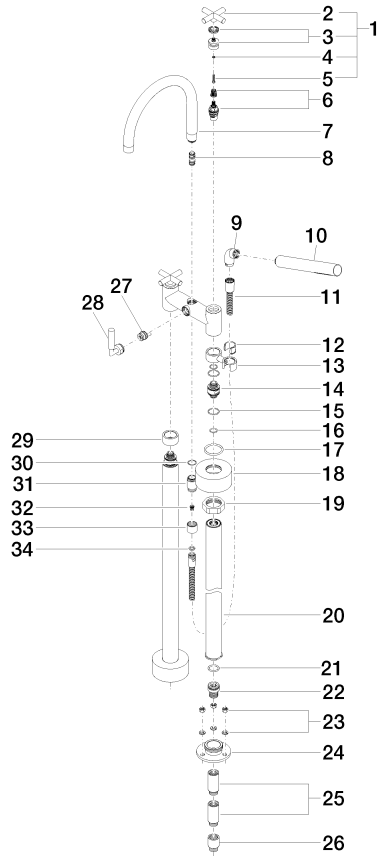

TARA Two-hole bath mixer for free-standing assembly with hand shower set -  
Brushed Durabronze (23kt Gold)

TARA

25 943 892

- 220mm projection
  - pivotable spout 180°
  - Hand shower: COMPACT RAIN, max. flow rate 6.8 l/min (at 3 bar)
  - spout: circular, air-enriched flow
  - hand shower with anti-scale system
  - rotary diverter for bath/shower
  - total height 920 mm
  - stand pipes height 628 mm
  - height up to aerator 765 mm
  - slide-on rosettes Ø 90 mm
  - gauge 150 mm
  - metal shower hose 1250mm with integrated anti-twist protection
  - pivotable shower holder on the right foot
  - max. flow 22 l/min at 3 bar flow pressure
  - WRAS 2212005
- Intrinsic protection against back flow.**

Belgaqua\_21-033-2 LGA\_18

WRAS\_2212

TARA Two-hole bath mixer for free-standing assembly with hand shower set -  
Brushed Durabronz (23kt Gold)

TARA

25 943 892

Product version up to 5/27/2021

**Product version from 5/27/2021**

TARA Two-hole bath mixer for free-standing assembly with hand shower set -  
Brushed Durabron (23kt Gold)

TARA

25 943 892

Spare parts list

Product version up to 5/27/2021

**Product version from 5/27/2021**

No.	Item Number	Name	Quantity used	Delivery time
	90 20 89 010 10-28	handle	63	20