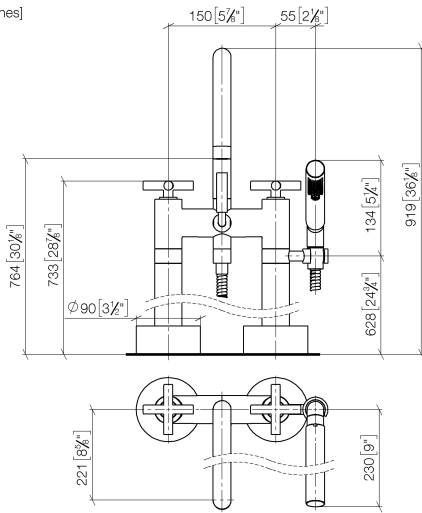

**TARA Two-hole bath mixer for free-standing assembly with hand shower set -  
Matte Black**

TARA

25 943 892

- 220mm projection
  - pivotable spout 180°
  - Hand shower: COMPACT RAIN, max. flow rate 6.8 l/min (at 3 bar)
  - spout: circular, air-enriched flow
  - hand shower with anti-scale system
  - rotary diverter for bath/shower
  - total height 920 mm
  - stand pipes height 628 mm
  - height up to aerator 765 mm
  - slide-on rosettes Ø 90 mm
  - gauge 150 mm
  - metal shower hose 1250mm with integrated anti-twist protection
  - pivotable shower holder on the right foot
  - max. flow 22 l/min at 3 bar flow pressure
  - WRAS 2212005
- Intrinsic protection against back flow.**

**Required miscellaneous**

- Concealed floor mounting -** 35 944 970 90
- max. recess depth 160 mm
  - min. recess depth 80 mm

**TARA Two-hole bath mixer for free-standing assembly with hand shower set -  
Matte Black**

TARA

25 943 892  
mm [inches]

**Flow rate chart**

**Certificates**

IAPMO\_4976 (5).    WRAS\_2212005.    LGA\_18932.    Belgaqua\_21-033-27\_2.

25 943 892