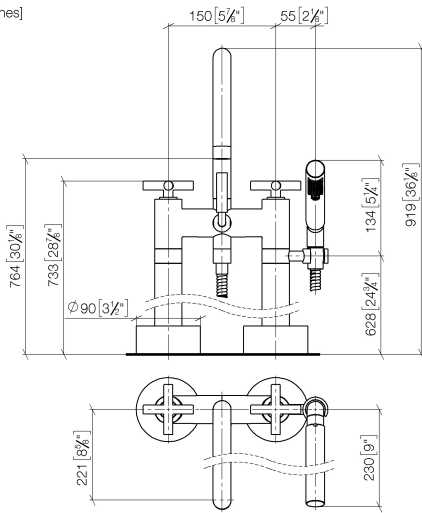

**TARA Two-hole bath mixer for free-standing assembly with hand shower set -  
Brushed Dark Platinum**

TARA

25 943 892

- 220mm projection
  - pivotable spout 180°
  - Hand shower: COMPACT RAIN, max. flow rate 6.8 l/min (at 3 bar)
  - spout: circular, air-enriched flow
  - hand shower with anti-scale system
  - rotary diverter for bath/shower
  - total height 920 mm
  - stand pipes height 628 mm
  - height up to aerator 765 mm
  - slide-on rosettes Ø 90 mm
  - gauge 150 mm
  - metal shower hose 1250mm with integrated anti-twist protection
  - pivotable shower holder on the right foot
  - max. flow 22 l/min at 3 bar flow pressure
  - WRAS 2212005
- Intrinsic protection against back flow.**

**Required miscellaneous**

- Concealed floor mounting -** 35 944 970 90
- max. recess depth 160 mm
  - min. recess depth 80 mm

**TARA Two-hole bath mixer for free-standing assembly with hand shower set -  
Brushed Dark Platinum**

TARA

25 943 892  
mm [inches]

**Flow rate chart**

**Certificates**

WRAS\_2212005.      LGA\_18932.      Belgaqua\_21-033-27\_2.      IAPMO\_4976 (4).

**TARA Two-hole bath mixer for free-standing assembly with hand shower set -  
Brushed Dark Platinum**