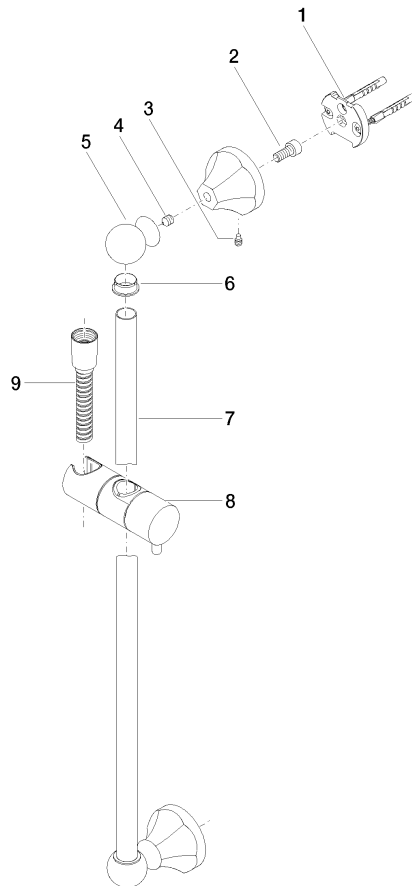

MADISON Shower set without hand shower - Brushed Durabron (23kt Gold)

26 413 370

- slide bar
- Pipe diameter 18 mm
- rosettes Ø 60 mm
- gauge 850 mm
- metal shower hose 1750mm with integrated anti-twist protection
- shower hose connector 1/2"
- WRAS

Required miscellaneous

	MADISON Hand shower FlowReduce - Brushed Durabron (23kt Gold) •spray head Ø 95mm •Hand shower see page {PAGE} •Three settings: COMPACT RAIN, COMPACT SOFT FLOW, COMPACT AQUAPRESSURE FLOW, max. flow rate l/min (at 3 bar)	28 002 978-28 0010
--	--	--------------------

Required miscellaneous

	MADISON Metal hand shower with porcelain insert (white) FlowReduce - Brushed Durabron (23kt Gold)	28 002 970-28 0010
--	--	--------------------

Required miscellaneous

	MADISON Hand shower - Brushed Durabron (23kt Gold) •spray head Ø 95mm •Hand shower see page {PAGE} •Three settings: COMPACT RAIN, COMPACT SOFT FLOW, COMPACT AQUAPRESSURE FLOW, max. flow rate l/min (at 3 bar)	28 002 978-28
--	---	---------------

26 413 370

Spare parts list

No.	Item Number	Name	Quantity used	Delivery time
1	05 17 97 507 00 90	fixing set	2	2
2	09 30 30 048 90	screw	2	2
3	09 31 11 140 90	pin	2	60
4	09 31 11 002 90	pin	2	2
5	09 21 40 020-28	connection	2	20
6	09 18 40 009 90	sleeve	2	2
7	08 28 22 596-28	pipe	1	20
8	12 580 970-28	Slide unit - Brushed Durabronz (23kt Gold)	1	20
9	28 204 970-28	Metal shower hose 1/2" x 1/2" x 1750 mm - Brushed Durabronz (23kt Gold)	1	2