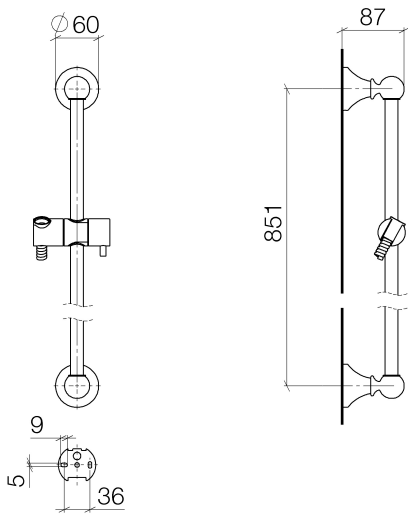

MADISON Shower set without hand shower - Brushed Durabronz (23kt Gold)

---

26 413 370

Codes & Standards

Scottish Water
Byelaws

UK Water Supply
Regulations

Certificates

WRAS_2009