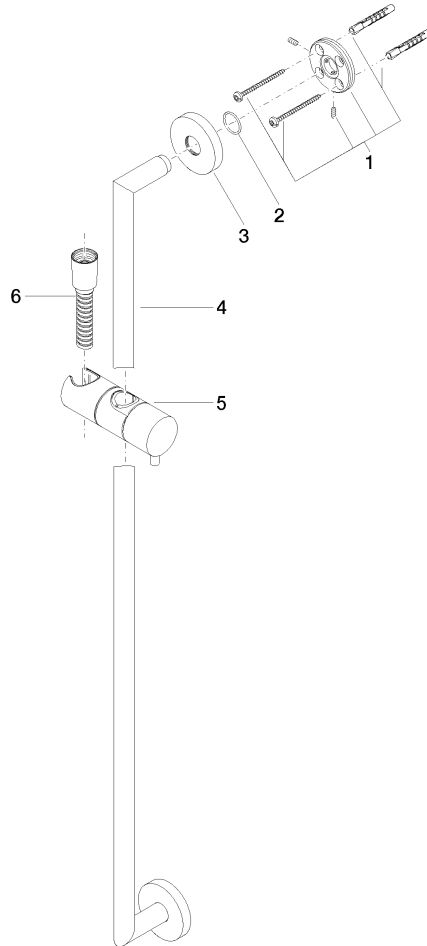

26 413 625

Fits: TARA, META

- slide bar
- Pipe diameter 18 mm
- rosette Ø 55 mm
- gauge 800 mm
- metal shower hose 1750mm with integrated anti-twist protection
- shower hose connector 3/8"
- WRAS 2009048

This article does not include a hand shower!

	Dark Chrome	26 413 625-19
	Chrome	26 413 625-00
	Brushed Platinum	26 413 625-06
	Platinum	26 413 625-08
	Light Gold	26 413 625-26
	Brushed Light Gold	26 413 625-27
	Brushed Durabronze (23kt Gold)	26 413 625-28
	Matte Black	26 413 625-33
	Brushed Bronze	26 413 625-42
	Brushed Champagne (22kt Gold)	26 413 625-46
	Champagne (22kt Gold)	26 413 625-47
	Brushed Chrome	26 413 625-93
	Brushed Dark Platinum	26 413 625-99

26 413 625

mm [inches]

26 413 625

Parts for other
finishes can be found
here: [Chrome](#)

Shower set without hand shower - Dark Chrome

TARA

26 413 625

Spare parts list