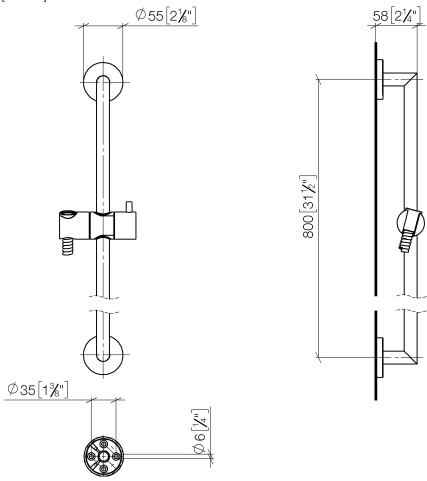

Shower set without hand shower - Light Gold

TARA

26 413 625

Fits: TARA, META

- slide bar
- Pipe diameter 18 mm
- rosette Ø 55 mm
- gauge 800 mm
- metal shower hose 1750mm with integrated anti-twist protection
- shower hose connector 3/8"
- WRAS 2009048

Required miscellaneous

	Concealed wall elbow - •min. recess depth 90 mm •max. recess depth 163 mm	35 085 970 90
--	--	---------------

Required miscellaneous

	Slide unit - Light Gold	12 580 970-26
--	--------------------------------	---------------

26 413 625

mm [inches]

26 413 625

Product version from 10/1/2023

Shower set without hand shower - Light Gold

TARA

26 413 625

Spare parts list

Product version from 10/1/2023

No.	Item Number	Name	Quantity used	Delivery time
	05 17 62 500 00 90	fixing set	9	2