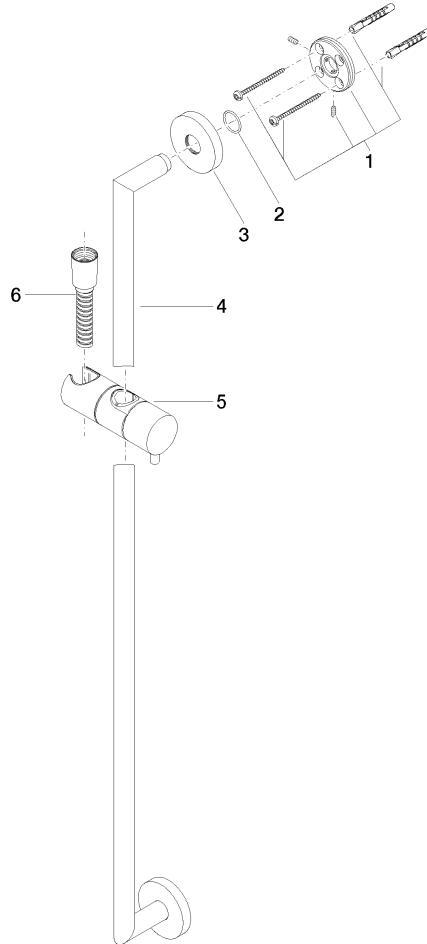

Shower set without hand shower - Light Gold

TARA

26 413 625

Fits: TARA, META

- slide bar
- Pipe diameter 18 mm
- rosette Ø 55 mm
- gauge 800 mm
- metal shower hose 1750mm with integrated anti-twist protection
- shower hose connector 3/8"
- WRAS 2009048

Required miscellaneous

	Concealed wall elbow - •min. recess depth 90 mm •max. recess depth 163 mm	35 085 970 90
--	--	---------------

Required miscellaneous

	Slide unit - Light Gold	12 580 970-26
--	--------------------------------	---------------

26 413 625

mm [inches]

26 413 625

Product version from 10/1/2023

Shower set without hand shower - Light Gold

TARA

26 413 625

Spare parts list

Product version from 10/1/2023

No.	Item Number	Name	Quantity used	Delivery time
	05 17 62 500 00 90	fixing set	9	2