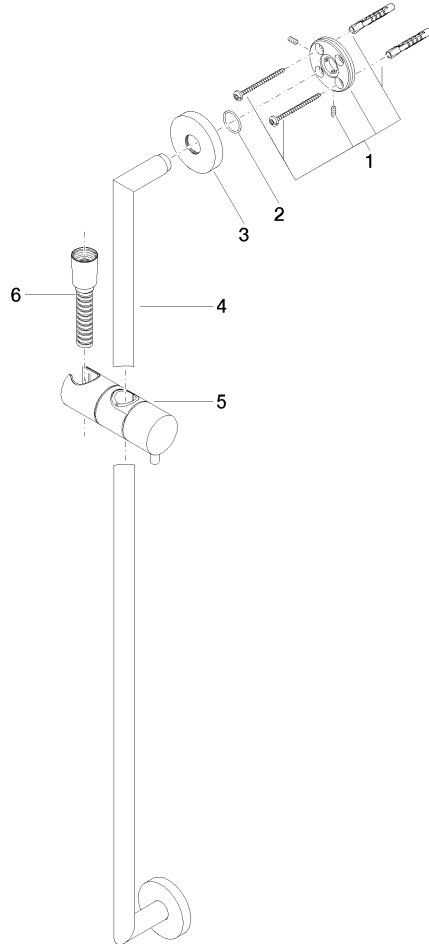

**Shower set without hand shower - Brushed Durabronz (23kt Gold)**

TARA

26 413 625

Fits: TARA, META

- slide bar
- Pipe diameter 18 mm
- rosette Ø 55 mm
- gauge 800 mm
- metal shower hose 1750mm with integrated anti-twist protection
- shower hose connector 3/8"
- WRAS 2009048

Required miscellaneous

	<b>SERIES-VARIOUS Hand shower - Brushed Durabron (23kt Gold)</b>	28 025 979-28 0010
---	--	-----------------------

26 413 625

mm [inches]

**Codes & Standards**

Scottish Water  
Byelaws

UK Water Supply  
Regulations

XP P 41-280

**Certificates**

WRAS\_2009

ACS\_20 ACC LY

26 413 625

Product version from 10/1/2023

Shower set without hand shower - Brushed Durabross (23kt Gold)

TARA

26 413 625

**Spare parts list**

**Product version from 10/1/2023**

No.	Item Number	Name	Quantity used	Delivery time
	05 17 62 500 00 90	fixing set	9	2