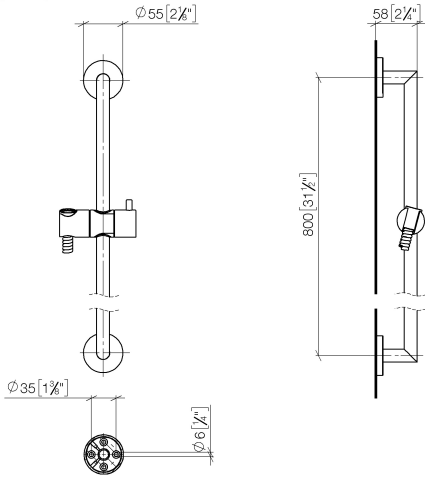

**Shower set without hand shower - Brushed Durabronz (23kt Gold)**

TARA

26 413 625

Fits: TARA, META

- slide bar
- Pipe diameter 18 mm
- rosette Ø 55 mm
- gauge 800 mm
- metal shower hose 1750mm with integrated anti-twist protection
- shower hose connector 3/8"
- WRAS 2009048

Required miscellaneous

	<b>SERIES-VARIOUS Hand shower - Brushed Durabron (23kt Gold)</b>	28 025 979-28 0010
---	--	-----------------------

26 413 625

mm [inches]

**Codes & Standards**

Scottish Water  
Byelaws