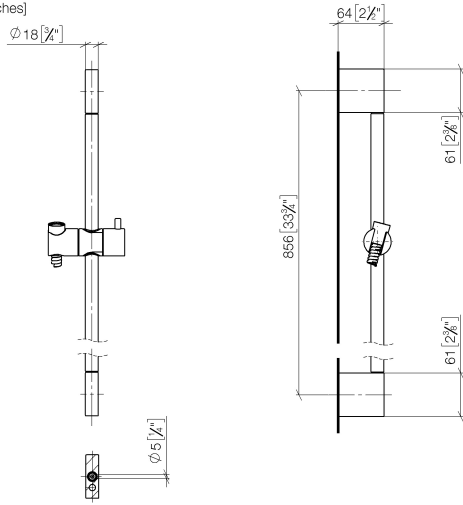

Shower set without hand shower - Chrome

IMO

26 413 979

Fits: IMO, LULU, MEM, TARA, CL.1, LISSÉ,
VAIA, META, CYO

- slide bar
- Pipe diameter 18 mm
- gauge 853 mm
- metal shower hose 1750mm with integrated anti-twist protection
- shower hose connector 3/8"
- WRAS 2009048

Required miscellaneous

	SERIES-VARIOUS Hand shower - Chrome ●Max. flow rate 5 l/min (at 3 bar)	28 025 979-00 0010
---	--	-----------------------

26 413 979

mm [inches]

Codes & Standards

ASME A112.18.1

cUPC

Scottish Water
Byelaws