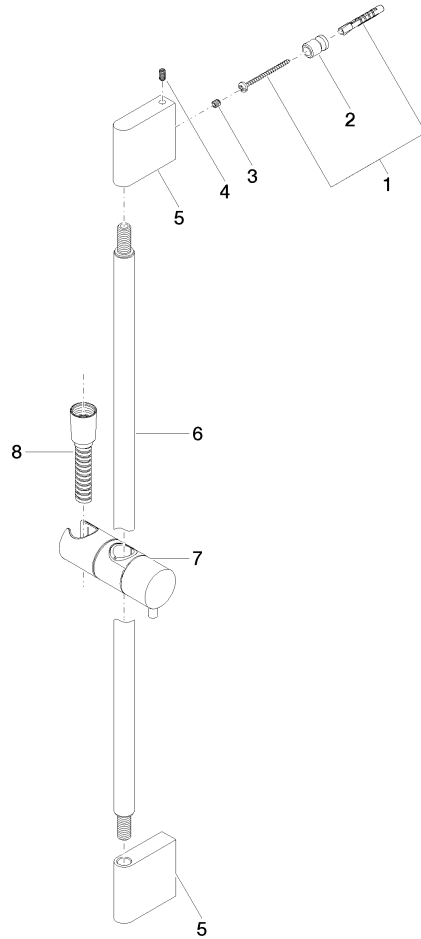

Shower set without hand shower - Chrome

IMO

26 413 979

Fits: IMO, LULU, MEM, TARA, CL.1, LISSÉ,
VAIA, META, CYO

- slide bar
- Pipe diameter 18 mm
- gauge 853 mm
- metal shower hose 1750mm with integrated anti-twist protection
- shower hose connector 3/8"
- WRAS 2009048

Required miscellaneous

	SERIES-VARIOUS Hand shower - Chrome ●Max. flow rate 5 l/min (at 3 bar)	28 025 979-00 0010
---	--	-----------------------

26 413 979

mm [inches]

Codes & Standards

ASME A112.18.1

cUPC

Scottish Water
Byelaws

UK Water Supply
Regulations

XP P 41-280

Certificates

IAPMO_4976

WRAS_2009

ACS_20 ACC LY

Product version from 10/1/2023

Shower set without hand shower - Chrome