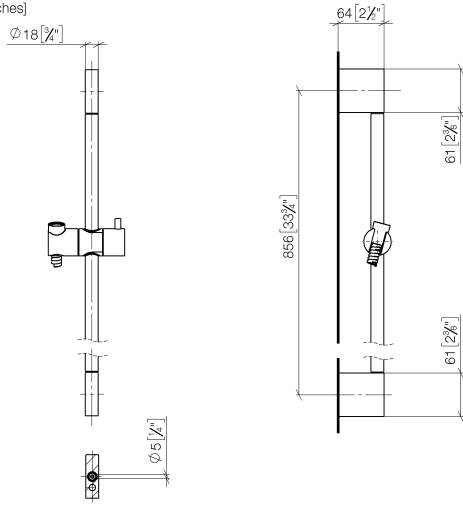

26 413 979

mm [inches]

Codes & Standards

ASME A112.18.1

cUPC

Scottish Water
Byelaws

UK Water Supply
Regulations

XP P 41-280

Certificates

IAPMO_4976

WRAS_2009

ACS_20 ACC LY