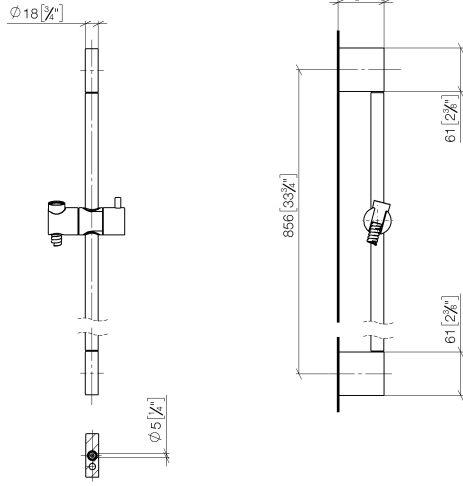

Shower set without hand shower - Light Gold

IMO

26 413 979

Fits: IMO, LULU, MEM, TARA, CL.1, LISSÉ,
VAIA, META, CYO

- slide bar
- Pipe diameter 18 mm
- gauge 853 mm
- metal shower hose 1750mm with integrated anti-twist protection
- shower hose connector 3/8"
- WRAS 2009048

Required miscellaneous

	Concealed wall elbow - •min. recess depth 90 mm •max. recess depth 163 mm	35 085 970 90
--	--	---------------

Required miscellaneous

	Slide unit - Light Gold	12 580 970-26
--	--------------------------------	---------------

26 413 979

mm [inches]

Product version from 10/1/2023

Shower set without hand shower - Light Gold

IMO

26 413 979

Spare parts list

Product version from 10/1/2023

No.	Item Number	Name	Quantity used	Delivery time
	05 17 20 726 02 90	fixing set	13	2