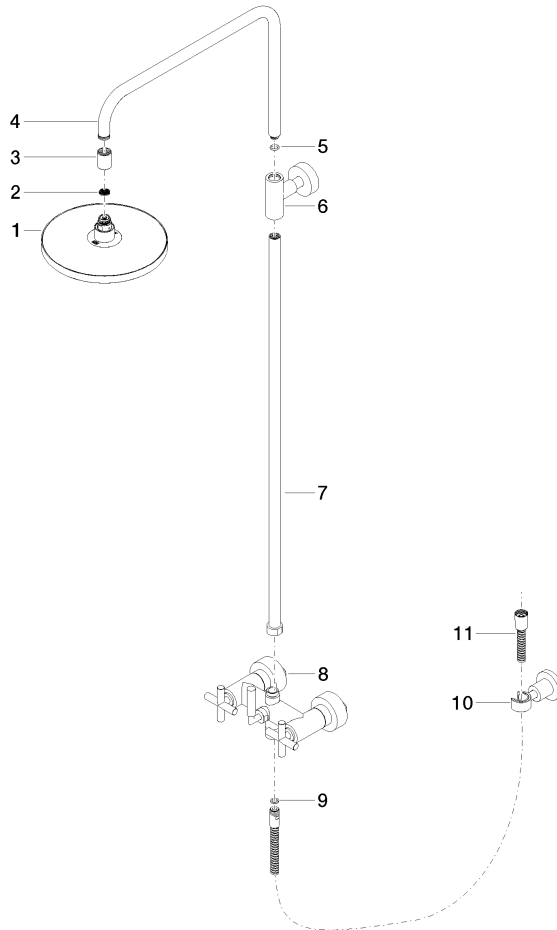

TARA Showerpipe without hand shower FlowReduce 220 mm - Brushed Durabronz (23kt Gold)

TARA

26 633 892

- shower with fixed riser projection 420mm
- overhead shower: rain flow
- rain shower Ø 220 mm
- rain shower with anti-scale system
- max. rainshower flow 7 l/min
- rotary diverter for fixed-riser shower/hand shower
- height of fittings up to rain shower (bottom edge) 1007mm
- height of fittings up to top edge of elbow 1167mm
- rosette for shower holder Ø 55mm
- rosette for wall mounting Ø 57mm
- rosette for shower mixer Ø 65mm
- gauge 150 mm - 13 mm
- 1500 mm metal shower hose
- 1/2" connection
- Pipe diameter 20 mm
- quick clearing
- This product can help a building meet the requirements of Green Building Rating Systems, e.g. LEED®, BREEAM®, DGNB
- WRAS 2204012

TARA

26 633 892

Flow rate chart

Codes & Standards

DIN 4109

EN 1717

ISO 3822

Scottish Water
Byelaws

UK Water Supply
Regulations

Ü-Zeichen

TARA Showerpipe without hand shower FlowReduce 220 mm - Brushed
Durabross (23kt Gold)

TARA

26 633 892

Certificates

Belgaqua_21-023-2 LGA_38

WRAS_2204

26 633 892

Product version from 4/1/2024

Parts for other
finishes can be found
here: [Chrome](#)

TARA Showerpipe without hand shower FlowReduce 220 mm - Brushed
Durabronz (23kt Gold)

TARA

26 633 892

Spare parts list