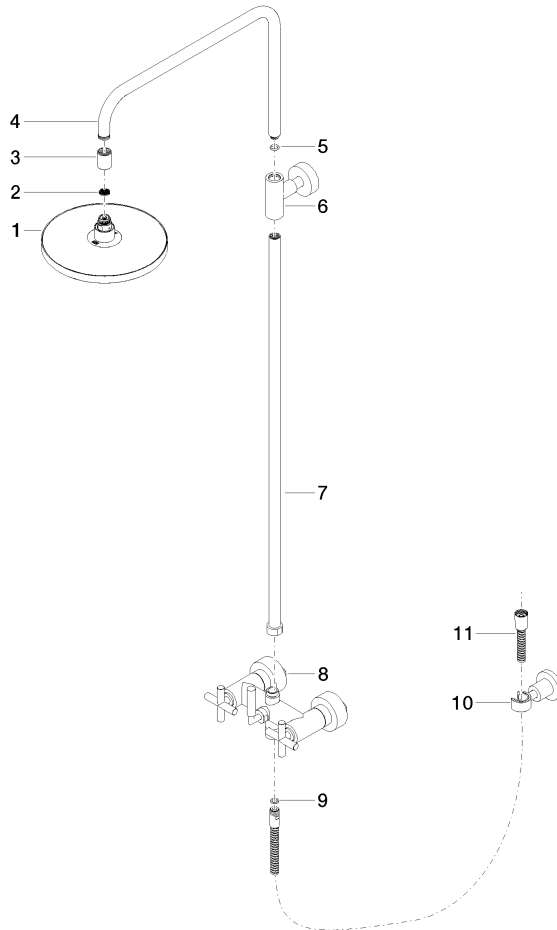

**TARA Showerpipe without hand shower FlowReduce 220 mm - Brushed  
Champagne (22kt Gold)**

TARA

26 633 892

- shower with fixed riser projection 420mm
- overhead shower: rain flow
- rain shower Ø 220 mm
- rain shower with anti-scale system
- max. rainshower flow 7 l/min
- rotary diverter for fixed-riser shower/hand shower
- height of fittings up to rain shower (bottom edge) 1007mm
- height of fittings up to top edge of elbow 1167mm
- rosette for shower holder Ø 55mm
- rosette for wall mounting Ø 57mm
- rosette for shower mixer Ø 65mm
- gauge 150 mm - 13 mm
- 1500 mm metal shower hose
- 1/2" connection
- Pipe diameter 20 mm
- quick clearing
- This product can help a building meet the requirements of Green Building Rating Systems, e.g. LEED®, BREEAM®, DGNB
- WRAS 2204012

TARA Showerpipe without hand shower FlowReduce 220 mm - Brushed Champagne (22kt Gold)

TARA

26 633 892

Flow rate chart

Codes & Standards

DIN 4109

ISO 3822

Scottish Water  
Byelaws

UK Water Supply  
Regulations

Ü-Zeichen

TARA Showerpipe without hand shower FlowReduce 220 mm - Brushed  
Champagne (22kt Gold)

---

TARA

26 633 892

Certificates

---

LGA\_38

WRAS\_2204

26 633 892

**Product version from 4/1/2024**

Parts for other  
finishes can be found  
here: [Chrome](#)

TARA Showerpipe without hand shower FlowReduce 220 mm - Brushed  
Champagne (22kt Gold)