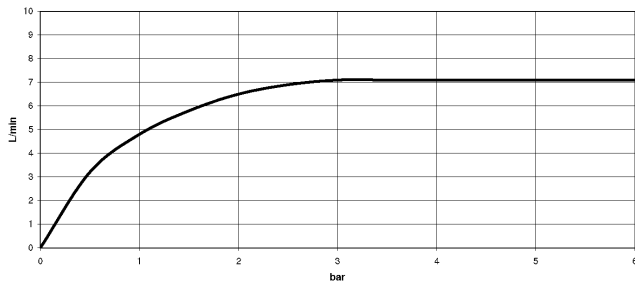

**TARA Showerpipe without hand shower FlowReduce 220 mm - Brushed  
Champagne (22kt Gold)**

TARA

26 633 892

- shower with fixed riser projection 420mm
- overhead shower: rain flow
- rain shower Ø 220 mm
- rain shower with anti-scale system
- max. rainshower flow 7 l/min
- rotary diverter for fixed-riser shower/hand shower
- height of fittings up to rain shower (bottom edge) 1007mm
- height of fittings up to top edge of elbow 1167mm
- rosette for shower holder Ø 55mm
- rosette for wall mounting Ø 57mm
- rosette for shower mixer Ø 65mm
- gauge 150 mm - 13 mm
- 1500 mm metal shower hose
- 1/2" connection
- Pipe diameter 20 mm
- quick clearing
- This product can help a building meet the requirements of Green Building Rating Systems, e.g. LEED®, BREEAM®, DGNB
- WRAS 2204012

TARA Showerpipe without hand shower FlowReduce 220 mm - Brushed Champagne (22kt Gold)

TARA

26 633 892

Flow rate chart

Codes & Standards

DIN 4109

ISO 3822

Scottish Water  
Byelaws