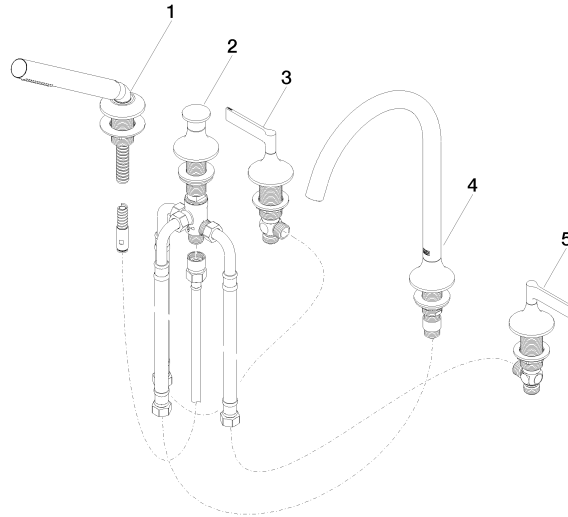

## VAIA Five-hole bath mixer for deck mounting with diverter - Brushed Platinum

27 522 819 Product version from 3/13/2017

- spout: circular, air-enriched flow
- max. flow 21.5 l/min at 3 bar flow pressure
- Hand shower: COMPACT RAIN, max. flow rate 6.8 l/min (at 3 bar)
- complete hand shower set with anti-scale system
- automatic bath/shower diverter
- 220mm projection
- height of mixer 347 mm
- height up to aerator 244 mm
- hole diameter spout 32 mm
- hole diameter valve 32 mm
- hole diameter for complete hand shower set 32 mm
- rosette for spout Ø 60mm
- rosette for complete hand shower set Ø 60mm
- rosette for deck valve Ø 60mm
- metal shower hose 1750mm with integrated anti-twist protection
- WRAS

## VAIA Five-hole bath mixer for deck mounting with diverter - Brushed Platinum

---

27 522 819 Product version from 3/13/2017

### Certificates

---

IAPMO\_4976

Belgaqua\_22\_278\_2 WRAS\_2310

LGA\_29

**VAIA Five-hole bath mixer for deck mounting with diverter - Brushed Platinum**

27 522 819 Product version from 3/13/2017

Parts for other finishes can be found here: [Chrome](#)

**Spare parts list**

No.	Item Number	Name	Quantity used	Delivery time
1	27 702 809-06	VAIA Hand shower set for bath rim or tile edge installation - Brushed Platinum	1	10
2	29 140 809-06	VAIA Two-way diverter for bath rim or tile edge installation - Brushed Platinum	1	10
3	20 000 818-06	VAIA Deck valve clockwise closing hot - Brushed Platinum	1	-
Spare part can no longer be ordered, please order the replacement item				
4	13 612 809-06	VAIA Bath spout without diverter for deck mounting - Brushed Platinum	1	-
Spare part can no longer be ordered, please order the replacement item				
5	20 000 819-06	VAIA Deck valve anti-clockwise closing cold - Brushed Platinum	1	-
Spare part can no longer be ordered, please order the replacement item				