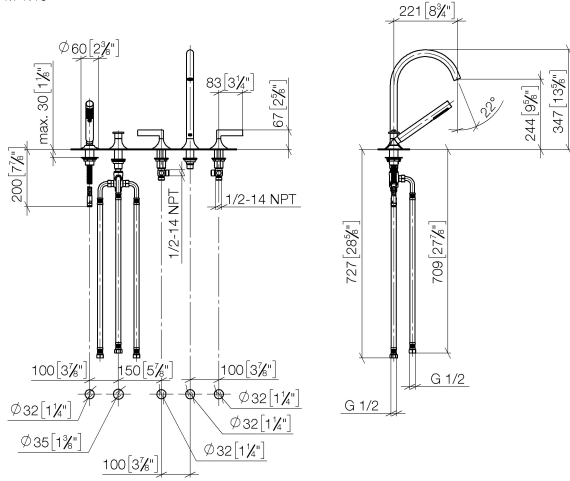

VAIA Five-hole bath mixer for deck mounting with diverter - Brushed Bronze

27 522 819 Product version from 3/13/2017

- spout: circular, air-enriched flow
- max. flow 21.5 l/min at 3 bar flow pressure
- Hand shower: COMPACT RAIN, max. flow rate 6.8 l/min (at 3 bar)
- complete hand shower set with anti-scale system
- automatic bath/shower diverter
- 220mm projection
- height of mixer 347 mm
- height up to aerator 244 mm
- hole diameter spout 32 mm
- hole diameter valve 32 mm
- hole diameter for complete hand shower set 32 mm
- rosette for spout Ø 60mm
- rosette for complete hand shower set Ø 60mm
- rosette for deck valve Ø 60mm
- metal shower hose 1750mm with integrated anti-twist protection
- WRAS

VAIA Five-hole bath mixer for deck mounting with diverter - Brushed Bronze

27 522 819 Product version from 3/13/2017

mm [inches]
M 1:10

Flow rate chart

Codes & Standards

ASME A112.18.1 cUPC DIN 4109 EN 1717

LGA_29

VAIA Five-hole bath mixer for deck mounting with diverter - Brushed Bronze

27 522 819 Product version from 3/13/2017

Parts for other finishes can be found here: [Chrome](#)

Spare parts list

No.	Item Number	Name	Quantity used	Delivery time
1	27 702 809-42	VAIA Hand shower set for bath rim or tile edge installation - Brushed Bronze	1	30
2	29 140 809-42	VAIA Two-way diverter for bath rim or tile edge installation - Brushed Bronze	1	30
3	20 000 818-42	handle (hot)	1	-
Spare part can no longer be ordered, please order the replacement item				
4	13 612 809-42	spout	1	-
Spare part can no longer be ordered, please order the replacement item				
5	20 000 819-42	handle (hot)	1	-
Spare part can no longer be ordered, please order the replacement item				