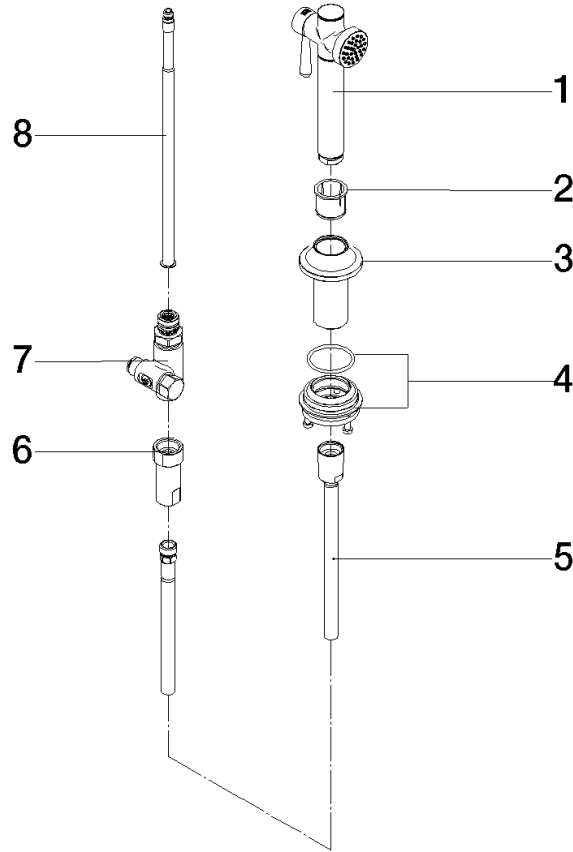

27 718 809 Product version from 7/1/2023

- with round rosette
- spray flow
- automatic spout/shower diverter
- height of mixer 171 mm
- hole diameter rinsing spray 32mm
- fabric braided hose 1500 mm
- sprayface with anti-scaling system
- lead-free
- This product can help a building meet the requirements of Green Building Rating Systems, e.g. LEED®, BREEAM®, DGNB

Can only be combined with 33810809, 33826809, 19815809, 19825809.

Intrinsic protection against back flow.

Residual water may emerge from the spray after closing.

Operating unit can be positioned freely.

	Brushed Platinum	27 718 809-06
	Chrome	27 718 809-00
	Platinum	27 718 809-08
	Durabrand (23kt Gold)	27 718 809-09
	Dark Chrome	27 718 809-19
	Brushed Durabrand (23kt Gold)	27 718 809-28
	Matte Black	27 718 809-33
	Brushed Champagne (22kt Gold)	27 718 809-46
	Champagne (22kt Gold)	27 718 809-47
	Brushed Chrome	27 718 809-93
	Brushed Dark Platinum	27 718 809-99

27 718 809 Product version from 7/1/2023

mm [inches]

Flow rate chart

Codes & Standards

DIN 4109

ISO 3822

Ü-Zeichen

VAIA Rinsing spray set - Brushed Platinum

VAIA

27 718 809 Product version from 7/1/2023

Certificates

LGA_38

27 718 809 Product version from 7/1/2023

Parts for other finishes can be found here: [Chrome](#)

Spare parts list

No.	Item Number	Name	Quantity used	Delivery time
1	90 12 11 096 12-06	shower	1	10
2	90 18 40 085 00 90	sleeve	1	2
3	90 30 01 142 00-06	shaft	1	-
Spare part can no longer be ordered, please order the replacement item				
4	04 23 10 047 00 92	fixing set	1	60
5	90 30 02 062 00-06	hose	1	10
6	90 24 03 241 00 90	nipple	1	2
7	90 17 09 046 12 90	diverter	1	2
8	90 28 20 068 00 90	connection	1	2