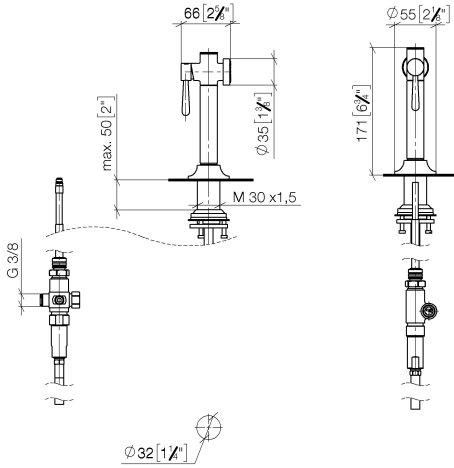

27 718 809 Product version from 7/1/2023

- with round rosette
- spray flow
- automatic spout/shower diverter
- height of mixer 171 mm
- hole diameter rinsing spray 32mm
- fabric braided hose 1500 mm
- sprayface with anti-scaling system
- lead-free
- This product can help a building meet the requirements of Green Building Rating Systems, e.g. LEED®, BREEAM®, DGNB

Can only be combined with 33810809, 33826809, 19815809, 19825809.

Intrinsic protection against back flow.

Residual water may emerge from the spray after closing.

Operating unit can be positioned freely.

	Brushed Platinum	27 718 809-06
	Chrome	27 718 809-00
	Platinum	27 718 809-08
	Durabrand (23kt Gold)	27 718 809-09
	Dark Chrome	27 718 809-19
	Brushed Durabrand (23kt Gold)	27 718 809-28
	Matte Black	27 718 809-33
	Brushed Champagne (22kt Gold)	27 718 809-46
	Champagne (22kt Gold)	27 718 809-47
	Brushed Chrome	27 718 809-93
	Brushed Dark Platinum	27 718 809-99

27 718 809 Product version from 7/1/2023

mm [inches]

Flow rate chart

Codes & Standards

DIN 4109

ISO 3822

Ü-Zeichen

VAIA Rinsing spray set - Brushed Platinum

VAIA

27 718 809 Product version from 7/1/2023

Certificates

LGA_38

27 718 809 Product version from 7/1/2023

Parts for other finishes can be found here: [Chrome](#)

Spare parts list

No.	Item Number	Name	Quantity used	Delivery time
1	90 12 11 096 12-06	shower	1	10
2	90 18 40 085 00 90	sleeve	1	2
3	90 30 01 142 00-06	shaft	1	-
Spare part can no longer be ordered, please order the replacement item				
4	04 23 10 047 00 92	fixing set	1	60
5	90 30 02 062 00-06	hose	1	10
6	90 24 03 241 00 90	nipple	1	2
7	90 17 09 046 12 90	diverter	1	2
8	90 28 20 068 00 90	connection	1	2