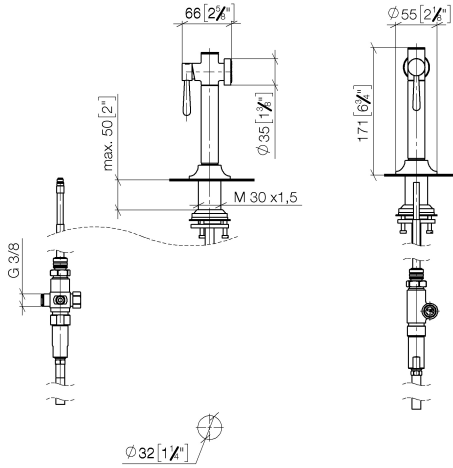

27 718 809

- with round rosette
- spray flow
- automatic spout/shower diverter
- height of mixer 171 mm
- hole diameter rinsing spray 32mm
- fabric braided hose 1500 mm
- sprayface with anti-scaling system
- lead-free
- This product can help a building meet the requirements of Green Building Rating Systems, e.g. LEED®, BREEAM®, DGNB

Can only be combined with 33810809, 33826809, 19815809, 19825809.

Intrinsic protection against back flow.

Residual water may emerge from the spray after closing.

Operating unit can be positioned freely.

	Durabronss (23kt Gold)	27 718 809-09
	Chrome	27 718 809-00
	Brushed Platinum	27 718 809-06
	Platinum	27 718 809-08
	Dark Chrome	27 718 809-19
	Brushed Durabronss (23kt Gold)	27 718 809-28
	Matte Black	27 718 809-33
	Brushed Champagne (22kt Gold)	27 718 809-46
	Champagne (22kt Gold)	27 718 809-47
	Brushed Chrome	27 718 809-93
	Brushed Dark Platinum	27 718 809-99

27 718 809

mm [inches]

Flow rate chart

Codes & Standards

DIN 4109

ISO 3822

Ü-Zeichen

VAIA Rinsing spray set - Durabronz (23kt Gold)