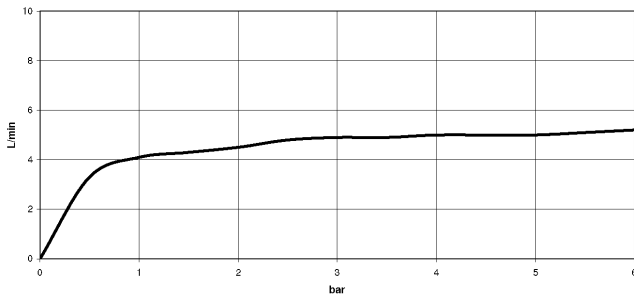

27 718 809

- with round rosette
- spray flow
- automatic spout/shower diverter
- height of mixer 171 mm
- hole diameter rinsing spray 32mm
- fabric braided hose 1500 mm
- sprayface with anti-scaling system
- lead-free
- This product can help a building meet the requirements of Green Building Rating Systems, e.g. LEED®, BREEAM®, DGNB

Can only be combined with 33810809, 33826809, 19815809, 19825809.

Intrinsic protection against back flow.

Residual water may emerge from the spray after closing.

Operating unit can be positioned freely.

	Durabronss (23kt Gold)	27 718 809-09
	Chrome	27 718 809-00
	Brushed Platinum	27 718 809-06
	Platinum	27 718 809-08
	Dark Chrome	27 718 809-19
	Brushed Durabronss (23kt Gold)	27 718 809-28
	Matte Black	27 718 809-33
	Brushed Champagne (22kt Gold)	27 718 809-46
	Champagne (22kt Gold)	27 718 809-47
	Brushed Chrome	27 718 809-93
	Brushed Dark Platinum	27 718 809-99

27 718 809

mm [inches]

Flow rate chart

Codes & Standards

DIN 4109

ISO 3822

Ü-Zeichen

VAIA Rinsing spray set - Durabronz (23kt Gold)