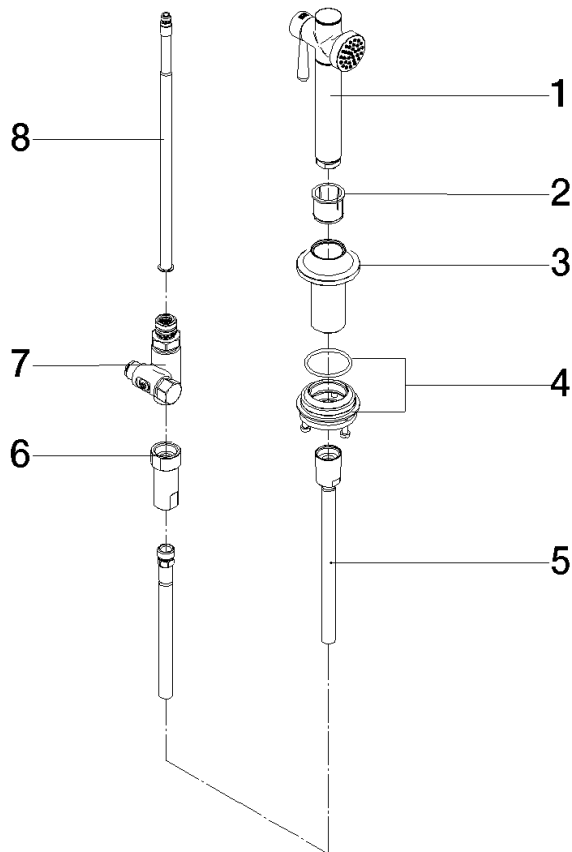

27 718 809

- with round rosette
- spray flow
- automatic spout/shower diverter
- height of mixer 171 mm
- hole diameter rinsing spray 32mm
- fabric braided hose 1500 mm
- sprayface with anti-scaling system
- lead-free
- This product can help a building meet the requirements of Green Building Rating Systems, e.g. LEED®, BREEAM®, DGNB

27 718 809

mm [inches]

Flow rate chart

Codes & Standards

DIN 4109

ISO 3822

Ü-Zeichen

VAIA Rinsing spray set - Brushed Champagne (22kt Gold)

VAIA

27 718 809

Certificates

LGA_38

27 718 809

Product version from 7/1/2023

Parts for other finishes can be found here: [Chrome](#)

VAIA Rinsing spray set - Brushed Champagne (22kt Gold)

VAIA

27 718 809

Spare parts list

Product version from 7/1/2023

No.	Item Number	Name	Quantity used	Delivery time
	90 12 11 096 12-46	shower	8	60