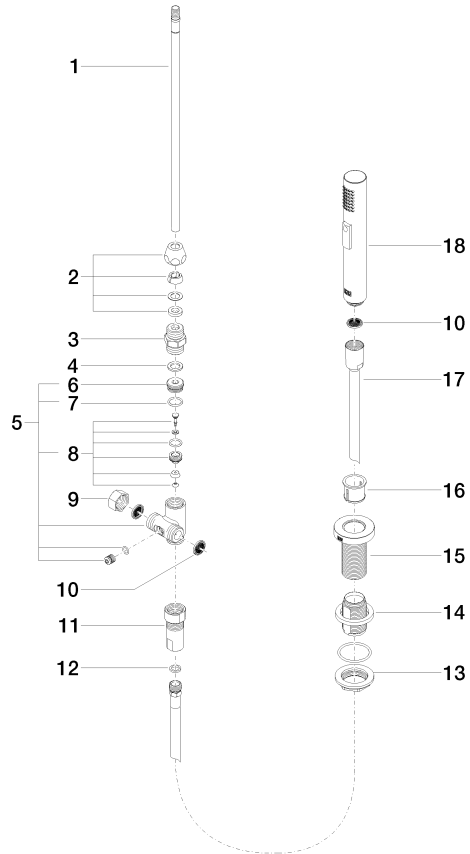

Rinsing spray set - Chrome

ELIO

27 721 970

Fits: ELIO, TARA, TARA ULTRA

- with round rosette
- spray flow
- automatic spout/shower diverter
- height of mixer 191 mm
- hole diameter rinsing spray 32mm
- fabric braided hose 1500 mm
- sprayface with anti-scaling system
- lead-free

27 721 970

mm [inches]

Flow rate chart

Codes & Standards

DIN 4109

EN 1717

ISO 3822

NSF372

IAPMO_6

LGA_18

Belgaqua_21-027-2

27 721 970

Product version up to 10/27/2020

Product version from 10/27/2020

Rinsing spray set - Chrome

ELIO

27 721 970

Spare parts list

Product version up to 10/27/2020

Product version from 10/27/2020

No.	Item Number	Name	Quantity used	Delivery time
	04 24 02 046 01-07	pipe	19	10