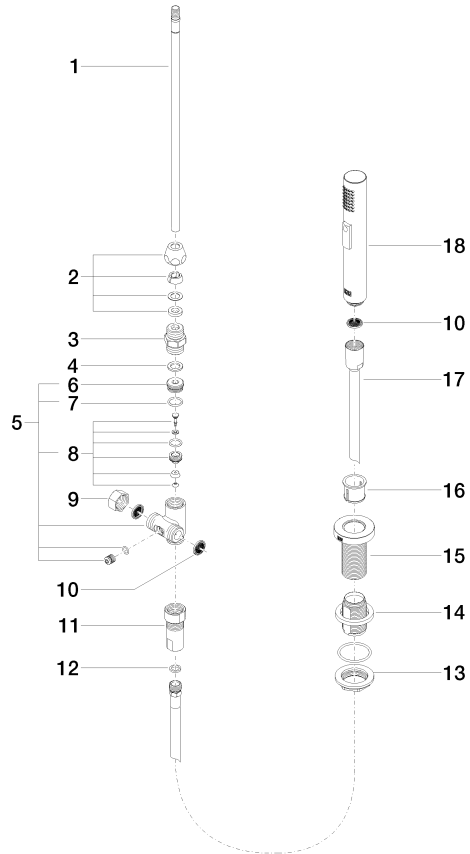

Rinsing spray set - Dark Chrome

ELIO

27 721 970

Fits: ELIO, TARA, TARA ULTRA

- with round rosette
- spray flow
- automatic spout/shower diverter
- height of mixer 191 mm
- hole diameter rinsing spray 32mm
- fabric braided hose 1500 mm
- sprayface with anti-scaling system
- lead-free

27 721 970

mm [inches]

Flow rate chart

Codes & Standards

DIN 4109

ISO 3822

NSF372

NSF61

LGA_18

27 721 970

Parts for other
finishes can be found
here: [Chrome](#)

Rinsing spray set - Dark Chrome

ELIO

27 721 970

Spare parts list