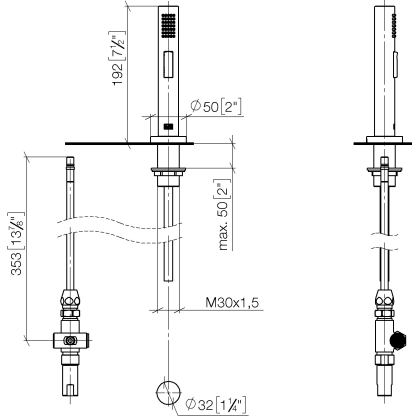

Rinsing spray set - Dark Chrome

ELIO

27 721 970

Fits: ELIO, TARA, TARA ULTRA

- with round rosette
- spray flow
- automatic spout/shower diverter
- height of mixer 191 mm
- hole diameter rinsing spray 32mm
- fabric braided hose 1500 mm
- sprayface with anti-scaling system
- lead-free

Can only be combined with 33826790, 32800790, 33826888, 32815888, 20815892, 33826875.

Intrinsic protection against back flow.

	Dark Chrome	27 721 970-19
	Chrome	27 721 970-00
	Brushed Platinum	27 721 970-06
	Platinum	27 721 970-08
	Durabronze (23kt Gold)	27 721 970-09
	Brushed Durabronze (23kt Gold)	27 721 970-28
	Matte Black	27 721 970-33
	Brushed Champagne (22kt Gold)	27 721 970-46
	Champagne (22kt Gold)	27 721 970-47
	Brushed Chrome	27 721 970-93
	Brushed Dark Platinum	27 721 970-99

27 721 970

mm [inches]

Flow rate chart

Codes & Standards

DIN 4109

ISO 3822

NSF372

NSF61

LGA_18

27 721 970

Parts for other
finishes can be found
here: [Chrome](#)

Rinsing spray set - Dark Chrome

ELIO

27 721 970

Spare parts list