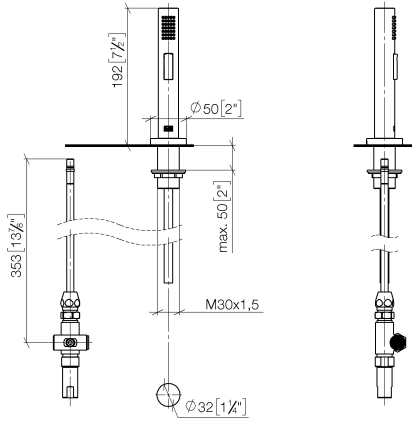

**Rinsing spray set - Brushed Durabron (23kt Gold)**

ELIO

27 721 970

Fits: ELIO, TARA, TARA ULTRA

- with round rosette
- spray flow
- automatic spout/shower diverter
- height of mixer 191 mm
- hole diameter rinsing spray 32mm
- fabric braided hose 1500 mm
- sprayface with anti-scaling system
- lead-free

Can only be combined with 33826790, 32800790, 33826888, 32815888, 20815892, 33826875.

Intrinsic protection against back flow.

	Brushed Durabron (23kt Gold)	27 721 970-28
	Chrome	27 721 970-00
	Brushed Platinum	27 721 970-06
	Platinum	27 721 970-08
	Durabron (23kt Gold)	27 721 970-09
	Dark Chrome	27 721 970-19
	Matte Black	27 721 970-33
	Brushed Champagne (22kt Gold)	27 721 970-46
	Champagne (22kt Gold)	27 721 970-47
	Brushed Chrome	27 721 970-93
	Brushed Dark Platinum	27 721 970-99

27 721 970

mm [inches]

Flow rate chart

Codes & Standards

DIN 4109

EN 1717

ISO 3822

NSF372

### Product version from 10/27/2020

No.	Item Number	Name	Quantity used	Delivery time
	04 24 02 046 01-07	pipe	19	10