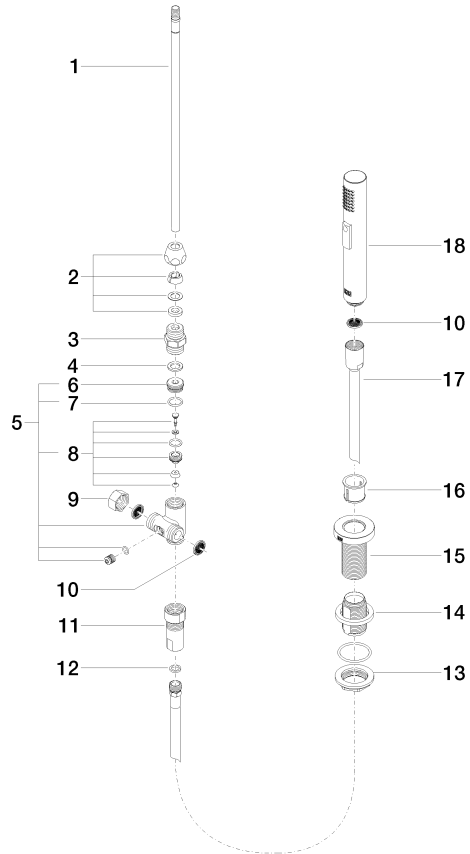

**Rinsing spray set - Brushed Durabron (23kt Gold)**

ELIO

27 721 970

Fits: ELIO, TARA, TARA ULTRA

- with round rosette
- spray flow
- automatic spout/shower diverter
- height of mixer 191 mm
- hole diameter rinsing spray 32mm
- fabric braided hose 1500 mm
- sprayface with anti-scaling system
- lead-free

27 721 970

mm [inches]

Flow rate chart

Codes & Standards

DIN 4109

EN 1717

ISO 3822

NSF372

IAPMO\_6

LGA\_18

Belgaqua\_21-027-2

27 721 970

Product version up to 10/27/2020

**Product version from 10/27/2020**

Parts for other  
finishes can be found  
here: [Chrome](#)

### Product version from 10/27/2020

No.	Item Number	Name	Quantity used	Delivery time
	04 24 02 046 01-07	pipe	19	10