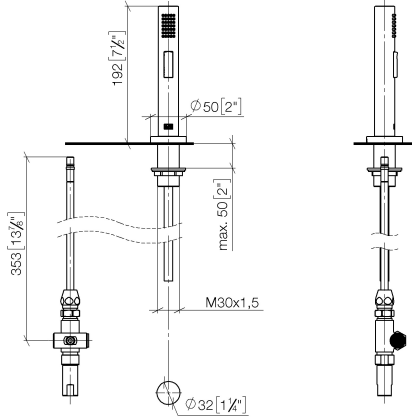

Rinsing spray set - Matte Black

ELIO

27 721 970

Fits: ELIO, TARA, TARA ULTRA

- with round rosette
- spray flow
- automatic spout/shower diverter
- height of mixer 191 mm
- hole diameter rinsing spray 32mm
- fabric braided hose 1500 mm
- sprayface with anti-scaling system
- lead-free

Can only be combined with 33826790, 32800790, 33826888, 32815888, 20815892, 33826875.

Intrinsic protection against back flow.

	Matte Black	27 721 970-33
	Chrome	27 721 970-00
	Brushed Platinum	27 721 970-06
	Platinum	27 721 970-08
	Durabronze (23kt Gold)	27 721 970-09
	Dark Chrome	27 721 970-19
	Brushed Durabronze (23kt Gold)	27 721 970-28
	Brushed Champagne (22kt Gold)	27 721 970-46
	Champagne (22kt Gold)	27 721 970-47
	Brushed Chrome	27 721 970-93
	Brushed Dark Platinum	27 721 970-99

27 721 970

mm [inches]

Flow rate chart

Codes & Standards

DIN 4109

EN 1717

ISO 3822

NSF372

27 721 970

Spare parts list

Product version from 10/27/2020

No.	Item Number	Name	Quantity used	Delivery time
	04 24 02 046 01-07	pipe	19	10