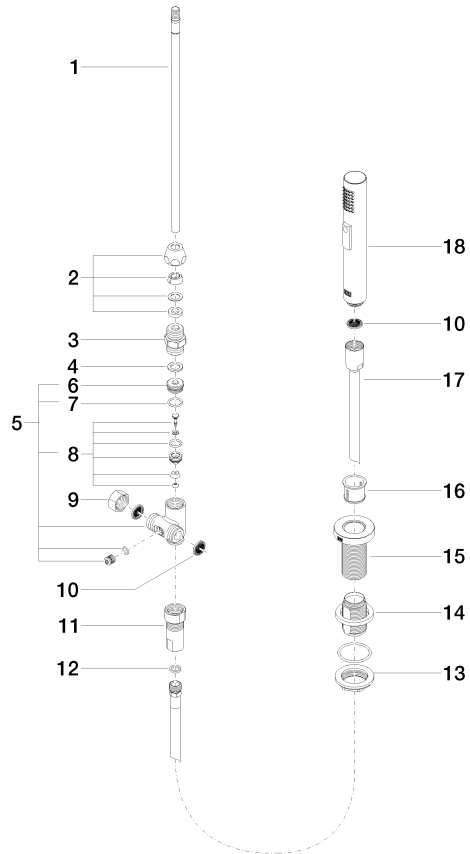

Rinsing spray set - Matte Black

ELIO

27 721 970

Fits: ELIO, TARA, TARA ULTRA

- with round rosette
- spray flow
- automatic spout/shower diverter
- height of mixer 191 mm
- hole diameter rinsing spray 32mm
- fabric braided hose 1500 mm
- sprayface with anti-scaling system
- lead-free

27 721 970

mm [inches]

Flow rate chart

Codes & Standards

DIN 4109

EN 1717

ISO 3822

NSF372

IAPMO_6

LGA_18

Belgaqua_21-027-2

27 721 970

Product version from 10/27/2020

Parts for other
finishes can be found
here: [Chrome](#)

Rinsing spray set - Matte Black

ELIO

27 721 970

Spare parts list

Product version from 10/27/2020

No.	Item Number	Name	Quantity used	Delivery time
	04 24 02 046 01-07	pipe	19	10