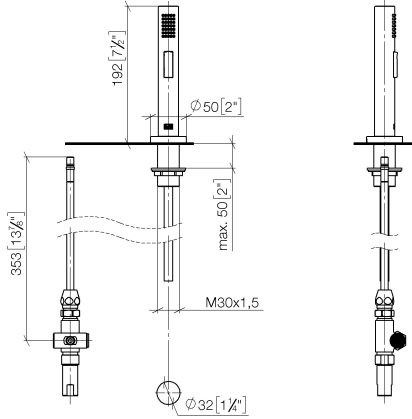

Rinsing spray set - Brushed Champagne (22kt Gold)

ELIO

27 721 970

Fits: ELIO, TARA, TARA ULTRA

- with round rosette
- spray flow
- automatic spout/shower diverter
- height of mixer 191 mm
- hole diameter rinsing spray 32mm
- fabric braided hose 1500 mm
- sprayface with anti-scaling system
- lead-free

Can only be combined with 33826790, 32800790, 33826888, 32815888, 20815892, 33826875.

Intrinsic protection against back flow.

	Brushed Champagne (22kt Gold)	27 721 970-46
	Chrome	27 721 970-00
	Brushed Platinum	27 721 970-06
	Platinum	27 721 970-08
	Durabrand (23kt Gold)	27 721 970-09
	Dark Chrome	27 721 970-19
	Brushed Durabrand (23kt Gold)	27 721 970-28
	Matte Black	27 721 970-33
	Champagne (22kt Gold)	27 721 970-47
	Brushed Chrome	27 721 970-93
	Brushed Dark Platinum	27 721 970-99

27 721 970

mm [inches]

Flow rate chart

Codes & Standards

DIN 4109

ISO 3822

NSF372

NSF61

LGA_18

27 721 970

Parts for other finishes can be found here: [Chrome](#)

Rinsing spray set - Brushed Champagne (22kt Gold)

ELIO

27 721 970

Spare parts list