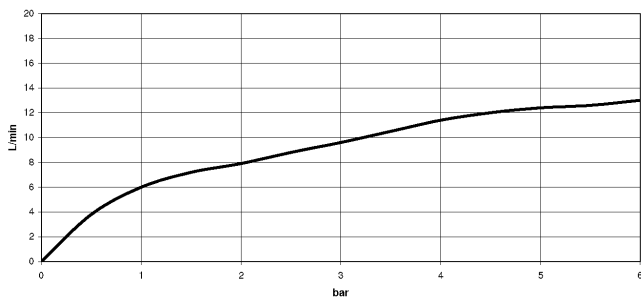

Rinsing spray set - Brushed Champagne (22kt Gold)

ELIO

27 721 970

Fits: ELIO, TARA, TARA ULTRA

- with round rosette
- spray flow
- automatic spout/shower diverter
- height of mixer 191 mm
- hole diameter rinsing spray 32mm
- fabric braided hose 1500 mm
- sprayface with anti-scaling system
- lead-free

Can only be combined with 33826790, 32800790, 33826888, 32815888, 20815892, 33826875.

Intrinsic protection against back flow.

	Brushed Champagne (22kt Gold)	27 721 970-46
	Chrome	27 721 970-00
	Brushed Platinum	27 721 970-06
	Platinum	27 721 970-08
	Durabrand (23kt Gold)	27 721 970-09
	Dark Chrome	27 721 970-19
	Brushed Durabrand (23kt Gold)	27 721 970-28
	Matte Black	27 721 970-33
	Champagne (22kt Gold)	27 721 970-47
	Brushed Chrome	27 721 970-93
	Brushed Dark Platinum	27 721 970-99

27 721 970

mm [inches]

Flow rate chart

Codes & Standards

DIN 4109

ISO 3822

NSF372

NSF61