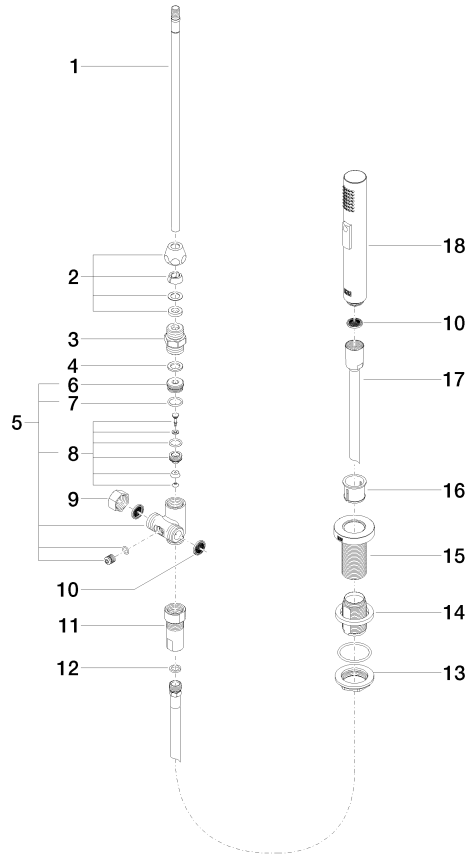

Rinsing spray set - Brushed Champagne (22kt Gold)

ELIO

27 721 970

Fits: ELIO, TARA, TARA ULTRA

- with round rosette
- spray flow
- automatic spout/shower diverter
- height of mixer 191 mm
- hole diameter rinsing spray 32mm
- fabric braided hose 1500 mm
- sprayface with anti-scaling system
- lead-free

27 721 970

mm [inches]

Flow rate chart

Codes & Standards

DIN 4109

ISO 3822

NSF372

NSF61

LGA_18

27 721 970

Parts for other finishes can be found here: [Chrome](#)

Rinsing spray set - Brushed Champagne (22kt Gold)

ELIO

27 721 970

Spare parts list