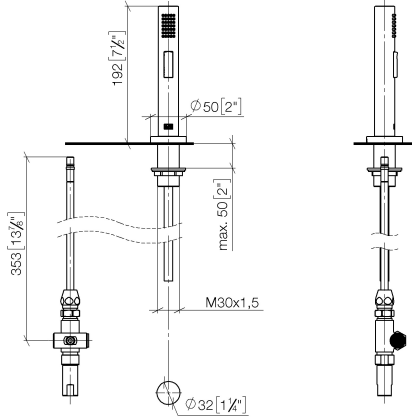

27 721 970

Fits: ELIO, TARA, TARA ULTRA

- with round rosette
- spray flow
- automatic spout/shower diverter
- height of mixer 191 mm
- hole diameter rinsing spray 32mm
- fabric braided hose 1500 mm
- sprayface with anti-scaling system
- lead-free

Can only be combined with 33826790, 32800790, 33826888, 32815888, 20815892, 33826875.

Intrinsic protection against back flow.

	Brushed Chrome	27 721 970-93
	Chrome	27 721 970-00
	Brushed Platinum	27 721 970-06
	Platinum	27 721 970-08
	Durabronze (23kt Gold)	27 721 970-09
	Dark Chrome	27 721 970-19
	Brushed Durabronze (23kt Gold)	27 721 970-28
	Matte Black	27 721 970-33
	Brushed Champagne (22kt Gold)	27 721 970-46
	Champagne (22kt Gold)	27 721 970-47
	Brushed Dark Platinum	27 721 970-99

27 721 970

mm [inches]

Flow rate chart

Codes & Standards

DIN 4109

ISO 3822

NSF372

NSF61

LGA_18

27 721 970

Product version from 10/27/2020

Parts for other
finishes can be found
here: [Chrome](#)

Rinsing spray set - Brushed Chrome

ELIO

27 721 970

Spare parts list