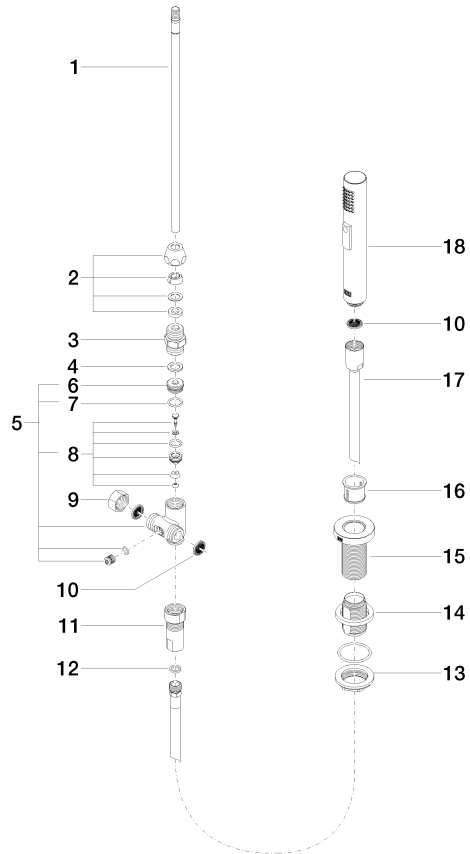

27 721 970

Fits: ELIO, TARA, TARA ULTRA

- with round rosette
- spray flow
- automatic spout/shower diverter
- height of mixer 191 mm
- hole diameter rinsing spray 32mm
- fabric braided hose 1500 mm
- sprayface with anti-scaling system
- lead-free

27 721 970

mm [inches]

Flow rate chart

Codes & Standards

DIN 4109

ISO 3822

NSF372

NSF61

LGA_18

27 721 970

Product version from 10/27/2020

Parts for other
finishes can be found
here: [Chrome](#)

Rinsing spray set - Brushed Chrome

ELIO

27 721 970

Spare parts list

Product version from 10/27/2020

No.	Item Number	Name	Quantity used	Delivery time
	04 24 02 046 01-07	pipe	19	10