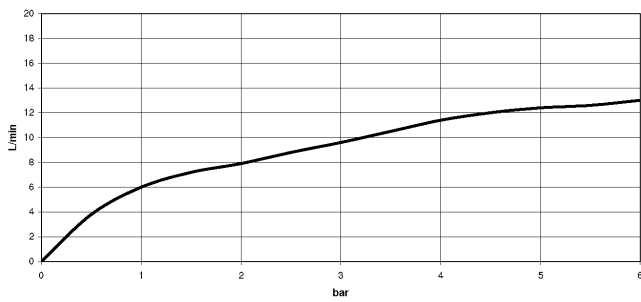

Can only be combined with 33826790, 32800790, 33826888, 32815888, 20815892, 33826875.

Intrinsic protection against back flow.

	Brushed Dark Platinum	27 721 970-99
	Chrome	27 721 970-00
	Brushed Platinum	27 721 970-06
	Platinum	27 721 970-08
	Durabronze (23kt Gold)	27 721 970-09
	Dark Chrome	27 721 970-19
	Brushed Durabronze (23kt Gold)	27 721 970-28
	Matte Black	27 721 970-33
	Brushed Champagne (22kt Gold)	27 721 970-46
	Champagne (22kt Gold)	27 721 970-47
	Brushed Chrome	27 721 970-93

27 721 970

mm [inches]

Flow rate chart

Codes & Standards

DIN 4109

EN 1717

ISO 3822

NSF372