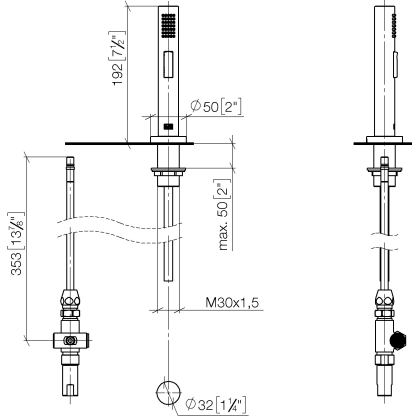

Rinsing spray set - Brushed Dark Platinum

ELIO

27 721 970

Fits: ELIO, TARA, TARA ULTRA

- with round rosette
- spray flow
- automatic spout/shower diverter
- height of mixer 191 mm
- hole diameter rinsing spray 32mm
- fabric braided hose 1500 mm
- sprayface with anti-scaling system
- lead-free

Can only be combined with 33826790, 32800790, 33826888, 32815888, 20815892, 33826875.

Intrinsic protection against back flow.

	Brushed Dark Platinum	27 721 970-99
	Chrome	27 721 970-00
	Brushed Platinum	27 721 970-06
	Platinum	27 721 970-08
	Durabronze (23kt Gold)	27 721 970-09
	Dark Chrome	27 721 970-19
	Brushed Durabronze (23kt Gold)	27 721 970-28
	Matte Black	27 721 970-33
	Brushed Champagne (22kt Gold)	27 721 970-46
	Champagne (22kt Gold)	27 721 970-47
	Brushed Chrome	27 721 970-93

27 721 970

mm [inches]

Flow rate chart

Codes & Standards

DIN 4109

EN 1717

ISO 3822

NSF372

ELIO

27 721 970

Spare parts list

Product version up to 10/27/2020

Product version from 10/27/2020

No.	Item Number	Name	Quantity used	Delivery time
	90 17 09 046 11 90	diverter	12	2