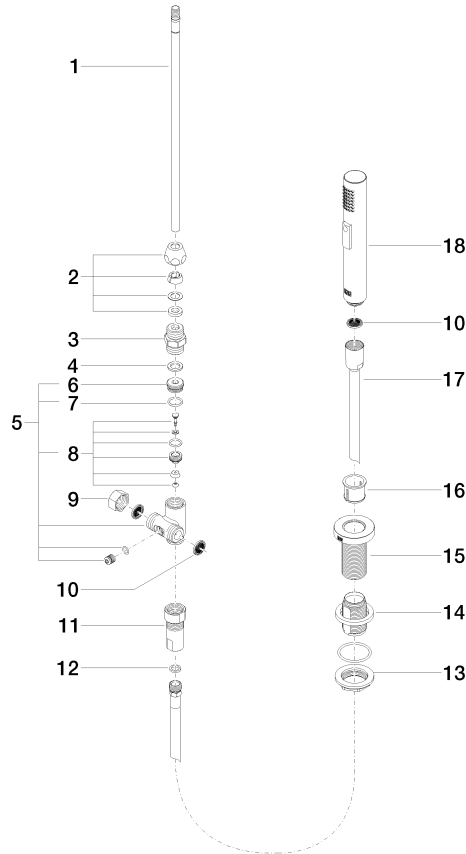

Rinsing spray set - Brushed Dark Platinum

ELIO

27 721 970

Fits: ELIO, TARA, TARA ULTRA

- with round rosette
- spray flow
- automatic spout/shower diverter
- height of mixer 191 mm
- hole diameter rinsing spray 32mm
- fabric braided hose 1500 mm
- sprayface with anti-scaling system
- lead-free

27 721 970

mm [inches]

Flow rate chart

Codes & Standards

DIN 4109

EN 1717

ISO 3822

NSF372

IAPMO_6

LGA_18

Belgaqua_21-027-2

27 721 970

Product version up to 10/27/2020

Product version from 10/27/2020

Parts for other finishes can be found here: [Chrome](#)

Rinsing spray set - Brushed Dark Platinum

ELIO

27 721 970

Spare parts list

Product version up to 10/27/2020

Product version from 10/27/2020

No.	Item Number	Name	Quantity used	Delivery time
	90 17 09 046 11 90	diverter	12	2