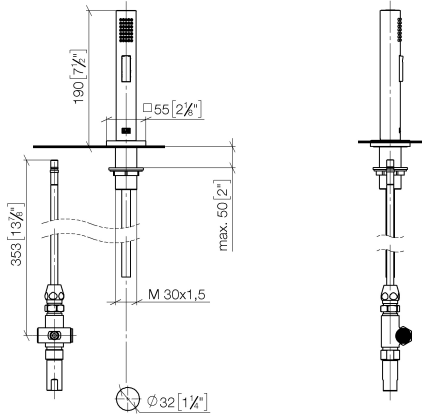

Rinsing spray set - Chrome

LOT

27 722 970

- with angular rosette
- spray flow
- automatic spout/shower diverter
- height of mixer 189 mm
- hole diameter rinsing spray 32mm
- fabric braided hose 1500 mm
- sprayface with anti-scaling system
- lead-free

Can only be combined with 32800680, 32843680.

Intrinsic protection against back flow.

	Chrome	27 722 970-00
	Brushed Platinum	27 722 970-06
	Platinum	27 722 970-08
	Durabress (23kt Gold)	27 722 970-09
	Dark Chrome	27 722 970-19
	Brushed Durabress (23kt Gold)	27 722 970-28
	Brushed Champagne (22kt Gold)	27 722 970-46
	Champagne (22kt Gold)	27 722 970-47
	Brushed Chrome	27 722 970-93
	Brushed Dark Platinum	27 722 970-99

27 722 970

mm [inches]

Flow rate chart

Codes & Standards

DIN 4109

EN 1717

ISO 3822

NSF372

27 722 970

Spare parts list

Product version up to 10/27/2020

Product version from 10/27/2020

No.	Item Number	Name	Quantity used	Delivery time
	04 24 02 046 01-07	pipe	18	10