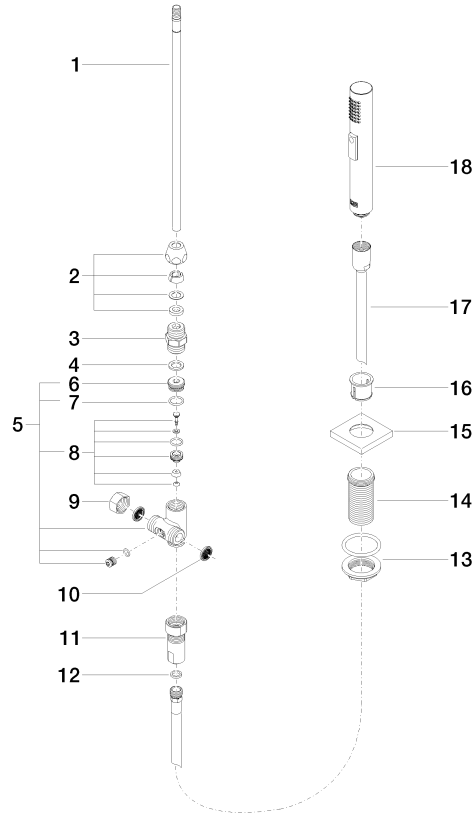

Rinsing spray set - Chrome

LOT

27 722 970

- with angular rosette
- spray flow
- automatic spout/shower diverter
- height of mixer 189 mm
- hole diameter rinsing spray 32mm
- fabric braided hose 1500 mm
- sprayface with anti-scaling system
- lead-free

27 722 970

mm [inches]

Flow rate chart

Codes & Standards

DIN 4109

EN 1717

ISO 3822

NSF372

IAPMO_N-4976

IAPMO_6

Belgaqua_21-027-2

27 722 970

Product version up to 10/27/2020

Product version from 10/27/2020

Rinsing spray set - Chrome

LOT

27 722 970

Spare parts list

Product version up to 10/27/2020

Product version from 10/27/2020

No.	Item Number	Name	Quantity used	Delivery time
	04 24 02 046 01-07	pipe	18	10