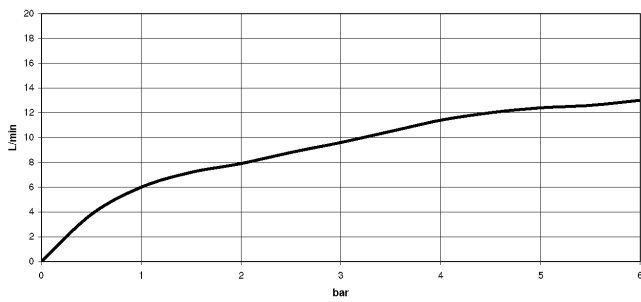

**Rinsing spray set - Durabronz (23kt Gold)**

LOT

27 722 970

- with angular rosette
- spray flow
- automatic spout/shower diverter
- height of mixer 189 mm
- hole diameter rinsing spray 32mm
- fabric braided hose 1500 mm
- sprayface with anti-scaling system
- lead-free

Can only be combined with 32800680, 32843680.

Intrinsic protection against back flow.

	Durabronz (23kt Gold)	27 722 970-09
	Chrome	27 722 970-00
	Brushed Platinum	27 722 970-06
	Platinum	27 722 970-08
	Dark Chrome	27 722 970-19
	Brushed Durabronz (23kt Gold)	27 722 970-28
	Brushed Champagne (22kt Gold)	27 722 970-46
	Champagne (22kt Gold)	27 722 970-47
	Brushed Chrome	27 722 970-93
	Brushed Dark Platinum	27 722 970-99

27 722 970

mm [inches]

Flow rate chart

Codes & Standards

DIN 4109

ISO 3822

NSF372

NSF61