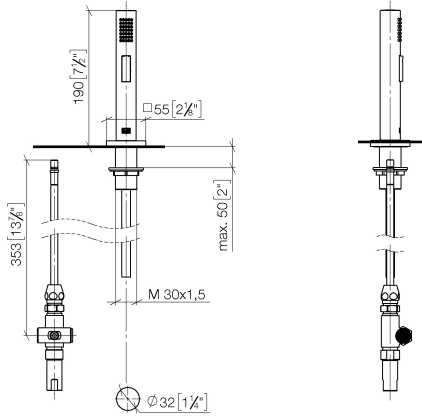

**Rinsing spray set - Durabronz (23kt Gold)**

LOT

27 722 970

- with angular rosette
- spray flow
- automatic spout/shower diverter
- height of mixer 189 mm
- hole diameter rinsing spray 32mm
- fabric braided hose 1500 mm
- sprayface with anti-scaling system
- lead-free

Can only be combined with 32800680, 32843680.

Intrinsic protection against back flow.

	Durabronz (23kt Gold)	27 722 970-09
	Chrome	27 722 970-00
	Brushed Platinum	27 722 970-06
	Platinum	27 722 970-08
	Dark Chrome	27 722 970-19
	Brushed Durabronz (23kt Gold)	27 722 970-28
	Brushed Champagne (22kt Gold)	27 722 970-46
	Champagne (22kt Gold)	27 722 970-47
	Brushed Chrome	27 722 970-93
	Brushed Dark Platinum	27 722 970-99

27 722 970

mm [inches]

Flow rate chart

Codes & Standards

DIN 4109

ISO 3822

NSF372

NSF61