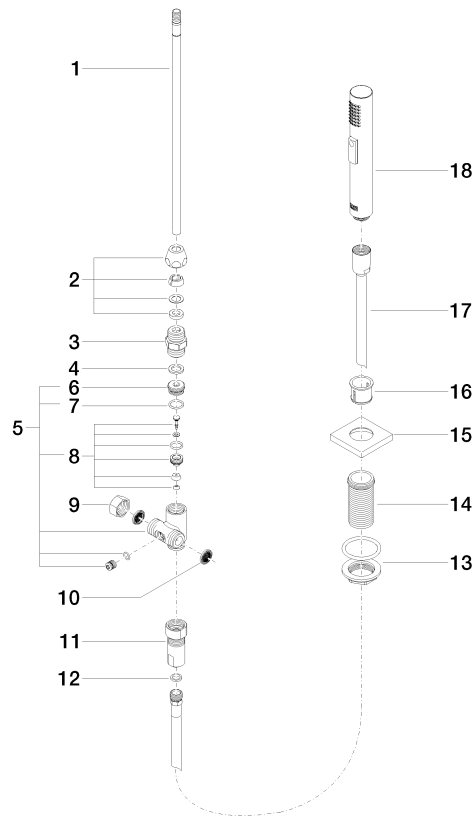

**Rinsing spray set - Durabronz (23kt Gold)**

LOT

27 722 970

- with angular rosette
- spray flow
- automatic spout/shower diverter
- height of mixer 189 mm
- hole diameter rinsing spray 32mm
- fabric braided hose 1500 mm
- sprayface with anti-scaling system
- lead-free

27 722 970

mm [inches]

Flow rate chart

Codes & Standards

DIN 4109

ISO 3822

NSF372

NSF61

IAPMO\_6

27 722 970

**Product version from 10/27/2020**

Parts for other finishes can be found here: [Chrome](#)

Rinsing spray set - Durabrass (23kt Gold)

LOT

27 722 970

## **Spare parts list**

**Product version from 10/27/2020**