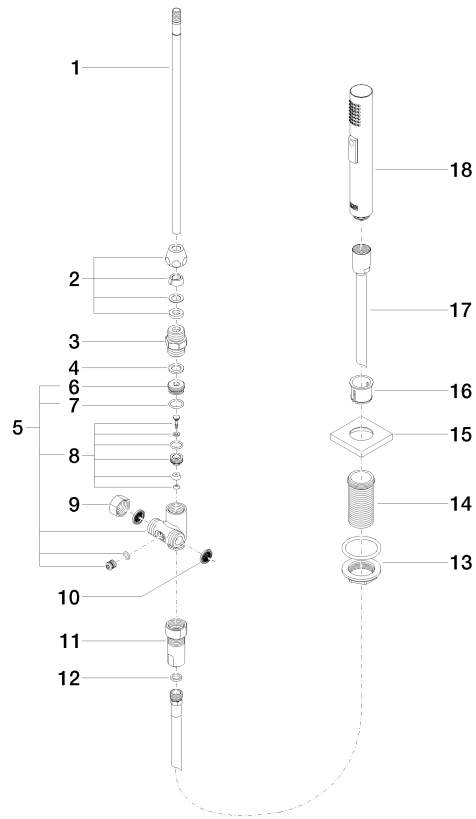

27 722 970

Parts for other
finishes can be found
here: [Chrome](#)