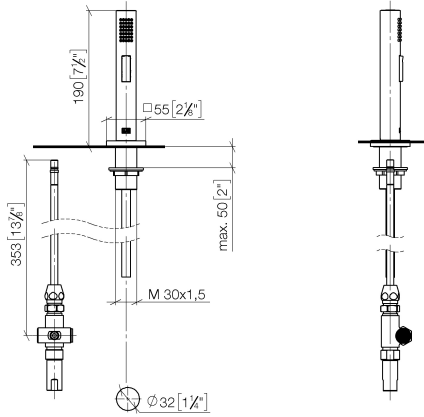

Rinsing spray set - Dark Chrome

LOT

27 722 970

- with angular rosette
- spray flow
- automatic spout/shower diverter
- height of mixer 189 mm
- hole diameter rinsing spray 32mm
- fabric braided hose 1500 mm
- sprayface with anti-scaling system
- lead-free

Can only be combined with 32800680, 32843680.

Intrinsic protection against back flow.

|   |                                |               |
|---|--------------------------------|---------------|
|   | Dark Chrome                    | 27 722 970-19 |
|   | Chrome                         | 27 722 970-00 |
|   | Brushed Platinum               | 27 722 970-06 |
|   | Platinum                       | 27 722 970-08 |
|   | Durabronze (23kt Gold)         | 27 722 970-09 |
|   | Brushed Durabronze (23kt Gold) | 27 722 970-28 |
|   | Brushed Champagne (22kt Gold)  | 27 722 970-46 |
|   | Champagne (22kt Gold)          | 27 722 970-47 |
|   | Brushed Chrome                 | 27 722 970-93 |
|  | Brushed Dark Platinum          | 27 722 970-99 |

27 722 970

mm [inches]

Flow rate chart

Codes & Standards

DIN 4109

ISO 3822

NSF372

NSF61