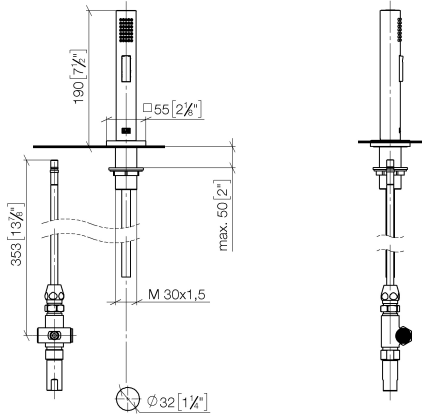

Rinsing spray set - Brushed Dark Platinum

LOT

27 722 970

- with angular rosette
- spray flow
- automatic spout/shower diverter
- height of mixer 189 mm
- hole diameter rinsing spray 32mm
- fabric braided hose 1500 mm
- sprayface with anti-scaling system
- lead-free

Can only be combined with 32800680, 32843680.

Intrinsic protection against back flow.

	Brushed Dark Platinum	27 722 970-99
	Chrome	27 722 970-00
	Brushed Platinum	27 722 970-06
	Platinum	27 722 970-08
	Durabass (23kt Gold)	27 722 970-09
	Dark Chrome	27 722 970-19
	Brushed Durabass (23kt Gold)	27 722 970-28
	Brushed Champagne (22kt Gold)	27 722 970-46
	Champagne (22kt Gold)	27 722 970-47
	Brushed Chrome	27 722 970-93

27 722 970

mm [inches]

Flow rate chart

Codes & Standards

DIN 4109

EN 1717

ISO 3822

NSF372

LOT

27 722 970

Spare parts list

Product version up to 10/27/2020

Product version from 10/27/2020

No.	Item Number	Name	Quantity used	Delivery time
	04 24 02 046 01-07	pipe	19	10