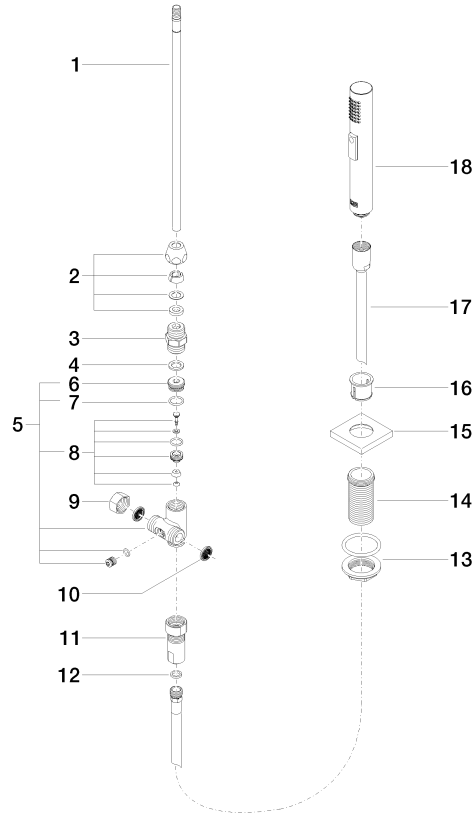

Rinsing spray set - Brushed Dark Platinum

LOT

27 722 970

- with angular rosette
- spray flow
- automatic spout/shower diverter
- height of mixer 189 mm
- hole diameter rinsing spray 32mm
- fabric braided hose 1500 mm
- sprayface with anti-scaling system
- lead-free

27 722 970

mm [inches]

Flow rate chart

Codes & Standards

DIN 4109

EN 1717

ISO 3822

NSF372

IAPMO_N-4976

IAPMO_6

Belgaqua_21-027-2

27 722 970

Product version up to 10/27/2020

Product version from 10/27/2020

Parts for other finishes can be found here: Chrome

Rinsing spray set - Brushed Dark Platinum

LOT

27 722 970

Spare parts list

Product version up to 10/27/2020

Product version from 10/27/2020

No.	Item Number	Name	Quantity used	Delivery time
	04 24 02 046 01-07	pipe	19	10