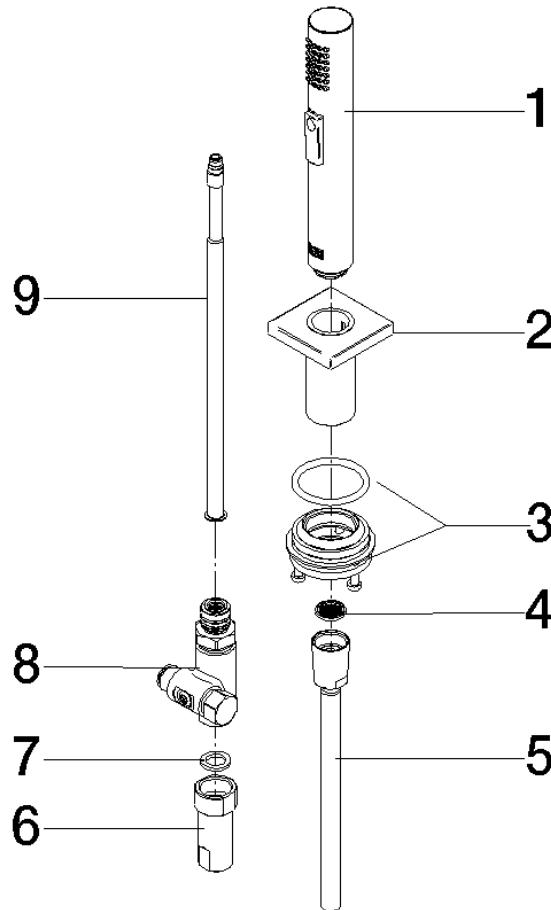

Rinsing spray set - Chrome

27 723 970

- with angular rosette
- spray flow
- automatic spout/shower diverter
- height of mixer 190 mm
- hole diameter rinsing spray 32mm
- fabric braided hose 1500 mm
- sprayface with anti-scaling system
- lead-free

Can only be combined with 33826680, 32815680.

Intrinsic protection against back flow.

Residual water may emerge from the spray after closing.

Operating unit can be positioned freely.

	Chrome	27 723 970-00
	Brushed Platinum	27 723 970-06
	Platinum	27 723 970-08
	Dark Chrome	27 723 970-19
	Brushed Durabronze (23kt Gold)	27 723 970-28
	Brushed Champagne (22kt Gold)	27 723 970-46
	Champagne (22kt Gold)	27 723 970-47
	Brushed Dark Platinum	27 723 970-99

Rinsing spray set - Chrome

27 723 970

mm [inches]

Rinsing spray set - Chrome

27 723 970

Product version from 2/1/2023

Parts for other
finishes can be found
here: Brushed
Platinum

Rinsing spray set - Chrome

27 723 970

Spare parts list

Product version from 2/1/2023

No.	Item Number	Name	Quantity used	Delivery time
	04 12 11 158 00-00	shower	9	10