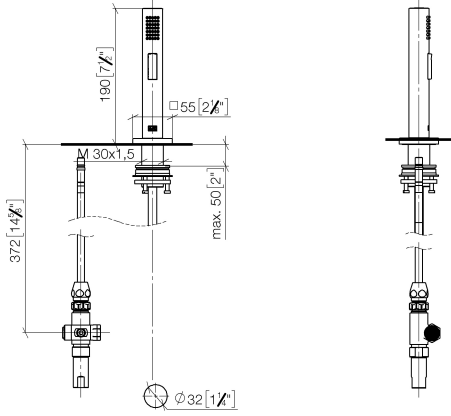

Rinsing spray set - Chrome

27 723 970

- with angular rosette
- spray flow
- automatic spout/shower diverter
- height of mixer 190 mm
- hole diameter rinsing spray 32mm
- fabric braided hose 1500 mm
- sprayface with anti-scaling system
- lead-free

Can only be combined with 33826680, 32815680.

Intrinsic protection against back flow.

Residual water may emerge from the spray after closing.

Operating unit can be positioned freely.

	Chrome	27 723 970-00
	Brushed Platinum	27 723 970-06
	Platinum	27 723 970-08
	Dark Chrome	27 723 970-19
	Brushed Durabronze (23kt Gold)	27 723 970-28
	Brushed Champagne (22kt Gold)	27 723 970-46
	Champagne (22kt Gold)	27 723 970-47
	Brushed Dark Platinum	27 723 970-99

Rinsing spray set - Chrome

27 723 970

mm [inches]

Rinsing spray set - Chrome

27 723 970

Product version from 2/1/2023

Parts for other
finishes can be found
here: Brushed
Platinum

Rinsing spray set - Chrome

27 723 970

Spare parts list

Product version from 2/1/2023

No.	Item Number	Name	Quantity used	Delivery time
	04 12 11 158 00-00	shower	9	10