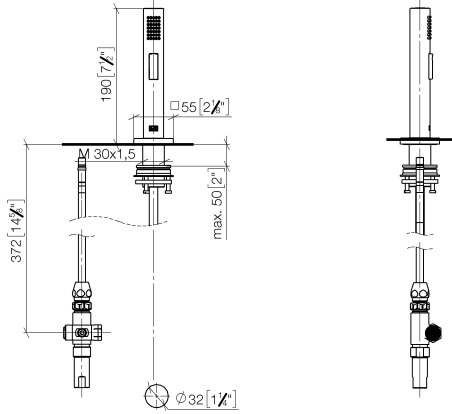

Rinsing spray set - Brushed Platinum

27 723 970 Product version from 2/1/2023

- with angular rosette
- spray flow
- automatic spout/shower diverter
- height of mixer 190 mm
- hole diameter rinsing spray 32mm
- fabric braided hose 1500 mm
- sprayface with anti-scaling system
- lead-free

Can only be combined with 33826680, 32815680.

Intrinsic protection against back flow.

Residual water may emerge from the spray after closing.

Operating unit can be positioned freely.

	Brushed Platinum	27 723 970-06
	Chrome	27 723 970-00
	Platinum	27 723 970-08
	Dark Chrome	27 723 970-19
	Brushed Durabronze (23kt Gold)	27 723 970-28
	Brushed Champagne (22kt Gold)	27 723 970-46
	Champagne (22kt Gold)	27 723 970-47
	Brushed Dark Platinum	27 723 970-99

Rinsing spray set - Brushed Platinum

27 723 970 Product version from 2/1/2023

mm [inches]

Codes & Standards

NSF372

NSF61

Certificates

IAPMO_N-4976

IAPMO_6397

Rinsing spray set - Brushed Platinum

27 723 970 Product version from 2/1/2023

Parts for other finishes can be found here: [Chrome](#)

Spare parts list

No.	Item Number	Name	Quantity used	Delivery time
1	04 12 11 158 00-06	shower	1	10
2	90 27 78 011 00-06	shaft	1	-
Spare part can no longer be ordered, please order the replacement item				
3	90 30 10 058 00 90	fixing set	1	2
4	09 23 01 039 90	sieve	1	2
5	90 30 02 062 00-06	hose	1	10
6	90 24 03 241 00 90	nipple	1	2
7	90 14 20 026 00 90	seal	1	2
8	90 17 09 046 12 90	diverter	1	2
9	90 28 20 068 00 90	connection	1	2