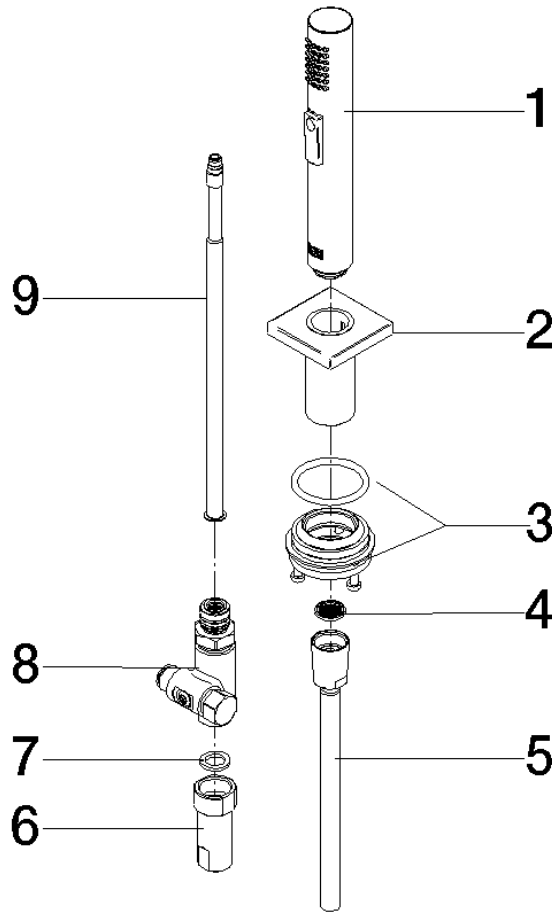

Rinsing spray set - Brushed Platinum

27 723 970 Product version from 2/1/2023

- with angular rosette
- spray flow
- automatic spout/shower diverter
- height of mixer 190 mm
- hole diameter rinsing spray 32mm
- fabric braided hose 1500 mm
- sprayface with anti-scaling system
- lead-free

Can only be combined with 33826680, 32815680.

Intrinsic protection against back flow.

Residual water may emerge from the spray after closing.

Operating unit can be positioned freely.

	Brushed Platinum	27 723 970-06
	Chrome	27 723 970-00
	Platinum	27 723 970-08
	Dark Chrome	27 723 970-19
	Brushed Durabronze (23kt Gold)	27 723 970-28
	Brushed Champagne (22kt Gold)	27 723 970-46
	Champagne (22kt Gold)	27 723 970-47
	Brushed Dark Platinum	27 723 970-99

Rinsing spray set - Brushed Platinum

27 723 970 Product version from 2/1/2023

mm [inches]

Codes & Standards

NSF372

NSF61

Certificates

IAPMO_N-4976

IAPMO_6397

Rinsing spray set - Brushed Platinum

27 723 970 Product version from 2/1/2023

Parts for other finishes can be found here: [Chrome](#)

Spare parts list

No.	Item Number	Name	Quantity used	Delivery time
1	04 12 11 158 00-06	shower	1	10
2	90 27 78 011 00-06	shaft	1	-
Spare part can no longer be ordered, please order the replacement item				
3	90 30 10 058 00 90	fixing set	1	2
4	09 23 01 039 90	sieve	1	2
5	90 30 02 062 00-06	hose	1	10
6	90 24 03 241 00 90	nipple	1	2
7	90 14 20 026 00 90	seal	1	2
8	90 17 09 046 12 90	diverter	1	2
9	90 28 20 068 00 90	connection	1	2