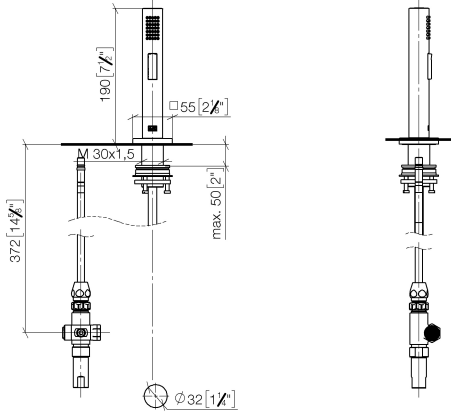

Rinsing spray set - Brushed Durabronz (23kt Gold)

27 723 970

- with angular rosette
- spray flow
- automatic spout/shower diverter
- height of mixer 190 mm
- hole diameter rinsing spray 32mm
- fabric braided hose 1500 mm
- sprayface with anti-scaling system
- lead-free

Can only be combined with 33826680, 32815680.

Intrinsic protection against back flow.

Residual water may emerge from the spray after closing.

Operating unit can be positioned freely.

	Brushed Durabronz (23kt Gold)	27 723 970-28
	Chrome	27 723 970-00
	Brushed Platinum	27 723 970-06
	Platinum	27 723 970-08
	Dark Chrome	27 723 970-19
	Brushed Champagne (22kt Gold)	27 723 970-46
	Champagne (22kt Gold)	27 723 970-47
	Brushed Dark Platinum	27 723 970-99

Rinsing spray set - Brushed Durabronz (23kt Gold)

27 723 970

mm [inches]

Rinsing spray set - Brushed Durabronz (23kt Gold)

27 723 970

Product version from 2/1/2023

Parts for other finishes can be found here: [Chrome](#)

Rinsing spray set - Brushed Durabronz (23kt Gold)

27 723 970

Spare parts list

Product version from 2/1/2023

No.	Item Number	Name	Quantity used	Delivery time
	04 12 11 158 00-28	shower	9	20