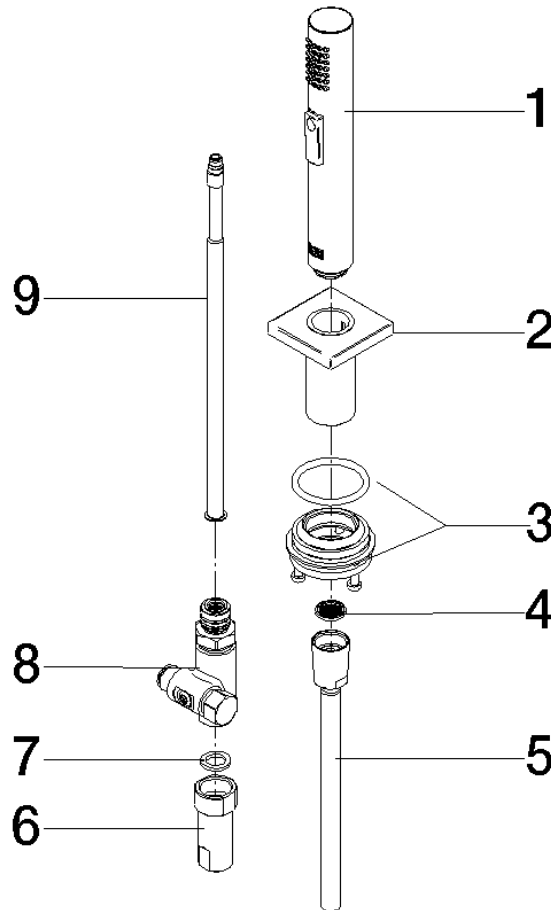

Rinsing spray set - Brushed Durabronz (23kt Gold)

27 723 970

- with angular rosette
- spray flow
- automatic spout/shower diverter
- height of mixer 190 mm
- hole diameter rinsing spray 32mm
- fabric braided hose 1500 mm
- sprayface with anti-scaling system
- lead-free

Can only be combined with 33826680, 32815680.

Intrinsic protection against back flow.

Residual water may emerge from the spray after closing.

Operating unit can be positioned freely.

	Brushed Durabronz (23kt Gold)	27 723 970-28
	Chrome	27 723 970-00
	Brushed Platinum	27 723 970-06
	Platinum	27 723 970-08
	Dark Chrome	27 723 970-19
	Brushed Champagne (22kt Gold)	27 723 970-46
	Champagne (22kt Gold)	27 723 970-47
	Brushed Dark Platinum	27 723 970-99

Rinsing spray set - Brushed Durabronz (23kt Gold)

27 723 970

mm [inches]

Rinsing spray set - Brushed Durabronz (23kt Gold)

27 723 970

Product version from 2/1/2023

Parts for other finishes can be found here: [Chrome](#)

Rinsing spray set - Brushed Durabronz (23kt Gold)

27 723 970

Spare parts list

Product version from 2/1/2023

No.	Item Number	Name	Quantity used	Delivery time
	04 12 11 158 00-28	shower	9	20