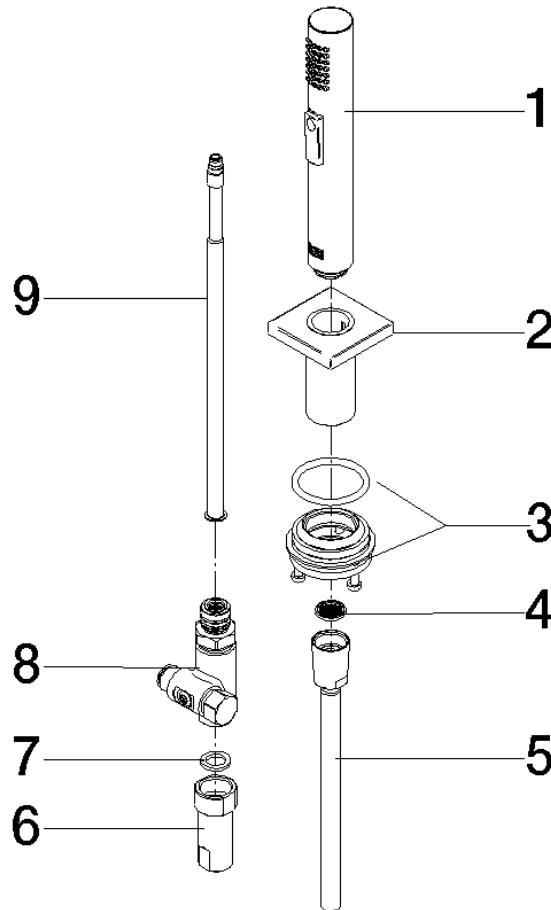

Rinsing spray set - Champagne (22kt Gold)

27 723 970

Product version from 2/1/2023

Parts for other finishes can be found here: [Chrome](#)