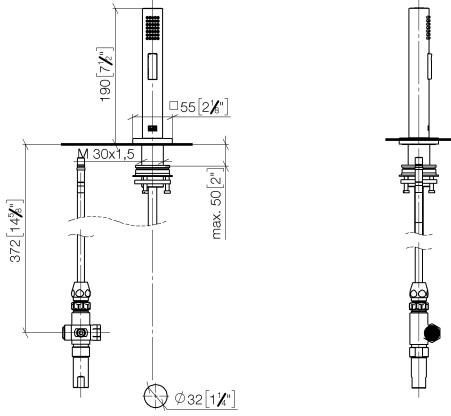

## Rinsing spray set - Champagne (22kt Gold)

27 723 970

- with angular rosette
- spray flow
- automatic spout/shower diverter
- height of mixer 190 mm
- hole diameter rinsing spray 32mm
- fabric braided hose 1500 mm
- sprayface with anti-scaling system
- lead-free

Can only be combined with 33826680, 32815680.

Intrinsic protection against back flow.

Residual water may emerge from the spray after closing.

Operating unit can be positioned freely.

	Champagne (22kt Gold)	27 723 970-47
	Chrome	27 723 970-00
	Brushed Platinum	27 723 970-06
	Platinum	27 723 970-08
	Dark Chrome	27 723 970-19
	Brushed Durabronze (23kt Gold)	27 723 970-28
	Brushed Champagne (22kt Gold)	27 723 970-46
	Brushed Dark Platinum	27 723 970-99

# Rinsing spray set - Champagne (22kt Gold)

27 723 970

mm [inches]