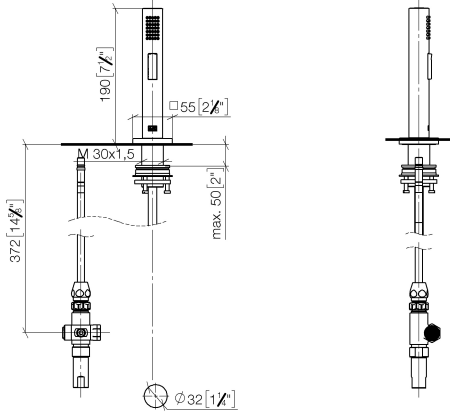

## Rinsing spray set - Brushed Dark Platinum

27 723 970

- with angular rosette
- spray flow
- automatic spout/shower diverter
- height of mixer 190 mm
- hole diameter rinsing spray 32mm
- fabric braided hose 1500 mm
- sprayface with anti-scaling system
- lead-free

Can only be combined with 33826680, 32815680.

Intrinsic protection against back flow.

Residual water may emerge from the spray after closing.

Operating unit can be positioned freely.

|  |                                |               |
|--|--------------------------------|---------------|
|  | Brushed Dark Platinum          | 27 723 970-99 |
|  | Chrome                         | 27 723 970-00 |
|  | Brushed Platinum               | 27 723 970-06 |
|  | Platinum                       | 27 723 970-08 |
|  | Dark Chrome                    | 27 723 970-19 |
|  | Brushed Durabronze (23kt Gold) | 27 723 970-28 |
|  | Brushed Champagne (22kt Gold)  | 27 723 970-46 |
|  | Champagne (22kt Gold)          | 27 723 970-47 |

## Rinsing spray set - Brushed Dark Platinum

27 723 970

mm [inches]