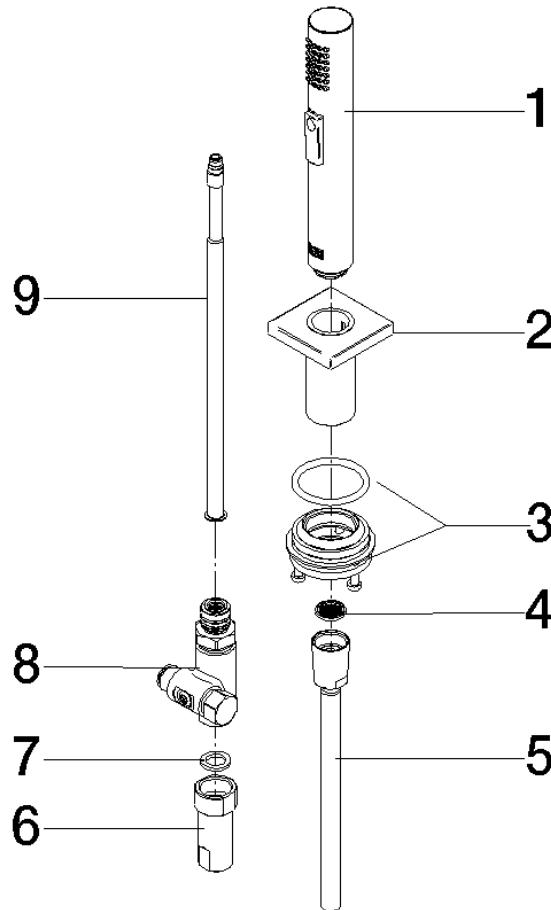

Rinsing spray set - Brushed Dark Platinum

27 723 970

Product version from 2/1/2023

Parts for other finishes can be found here: [Chrome](#)