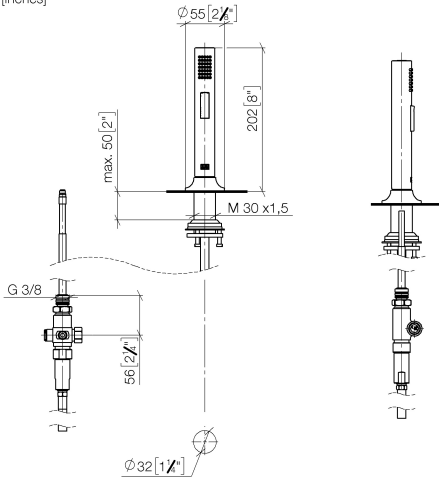

27 731 809

- with round rosette
- spray flow
- automatic spout/shower diverter
- height of mixer 202 mm
- hole diameter rinsing spray 32mm
- fabric braided hose 1500 mm
- sprayface with anti-scaling system
- lead-free

Can only be combined with 33810809, 33826809, 19815809, 19825809.

Intrinsic protection against back flow.

Residual water may emerge from the spray after closing.

Operating unit can be positioned freely.

	Chrome	27 731 809-00
	Brushed Platinum	27 731 809-06
	Platinum	27 731 809-08
	Durabrace (23kt Gold)	27 731 809-09
	Dark Chrome	27 731 809-19
	Brushed Durabrace (23kt Gold)	27 731 809-28
	Matte Black	27 731 809-33
	Brushed Champagne (22kt Gold)	27 731 809-46
	Champagne (22kt Gold)	27 731 809-47
	Brushed Chrome	27 731 809-93
	Brushed Dark Platinum	27 731 809-99

27 731 809

mm [inches]