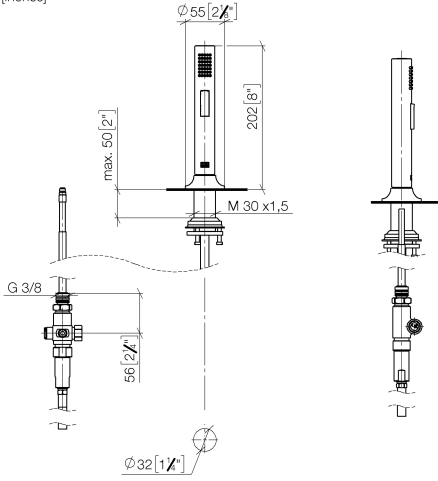

27 731 809

- with round rosette
- spray flow
- automatic spout/shower diverter
- height of mixer 202 mm
- hole diameter rinsing spray 32mm
- fabric braided hose 1500 mm
- sprayface with anti-scaling system
- lead-free

Can only be combined with 33810809, 33826809, 19815809, 19825809.

Intrinsic protection against back flow.

Residual water may emerge from the spray after closing.

Operating unit can be positioned freely.

	Brushed Platinum	27 731 809-06
	Chrome	27 731 809-00
	Platinum	27 731 809-08
	Durabress (23kt Gold)	27 731 809-09
	Dark Chrome	27 731 809-19
	Brushed Durabress (23kt Gold)	27 731 809-28
	Matte Black	27 731 809-33
	Brushed Champagne (22kt Gold)	27 731 809-46
	Champagne (22kt Gold)	27 731 809-47
	Brushed Chrome	27 731 809-93
	Brushed Dark Platinum	27 731 809-99

27 731 809

mm [inches]

Codes & Standards

EN 1717

Certificates

Belgaqua_24-005-2

VAIA Rinsing spray set - Brushed Platinum

VAIA