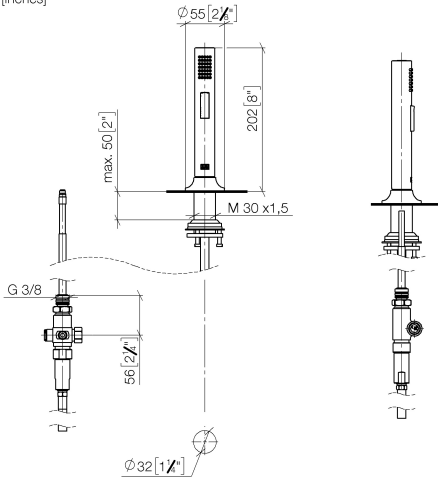

27 731 809

- with round rosette
- spray flow
- automatic spout/shower diverter
- height of mixer 202 mm
- hole diameter rinsing spray 32mm
- fabric braided hose 1500 mm
- sprayface with anti-scaling system
- lead-free

Can only be combined with 33810809, 33826809, 19815809, 19825809.

Intrinsic protection against back flow.

Residual water may emerge from the spray after closing.

Operating unit can be positioned freely.

	Durabronss (23kt Gold)	27 731 809-09
	Chrome	27 731 809-00
	Brushed Platinum	27 731 809-06
	Platinum	27 731 809-08
	Dark Chrome	27 731 809-19
	Brushed Durabronss (23kt Gold)	27 731 809-28
	Matte Black	27 731 809-33
	Brushed Champagne (22kt Gold)	27 731 809-46
	Champagne (22kt Gold)	27 731 809-47
	Brushed Chrome	27 731 809-93
	Brushed Dark Platinum	27 731 809-99

27 731 809

mm [inches]