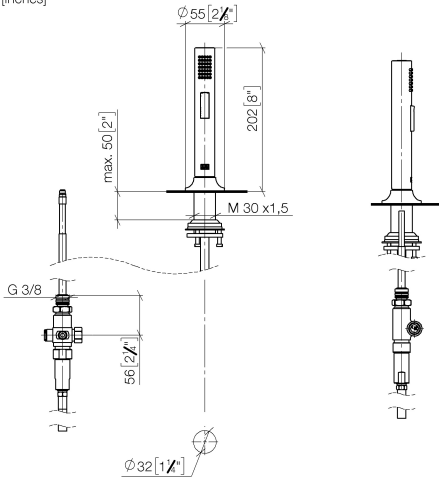

27 731 809

- with round rosette
- spray flow
- automatic spout/shower diverter
- height of mixer 202 mm
- hole diameter rinsing spray 32mm
- fabric braided hose 1500 mm
- sprayface with anti-scaling system
- lead-free

Can only be combined with 33810809, 33826809, 19815809, 19825809.

Intrinsic protection against back flow.

Residual water may emerge from the spray after closing.

Operating unit can be positioned freely.

	Dark Chrome	27 731 809-19
	Chrome	27 731 809-00
	Brushed Platinum	27 731 809-06
	Platinum	27 731 809-08
	Durabronze (23kt Gold)	27 731 809-09
	Brushed Durabronze (23kt Gold)	27 731 809-28
	Matte Black	27 731 809-33
	Brushed Champagne (22kt Gold)	27 731 809-46
	Champagne (22kt Gold)	27 731 809-47
	Brushed Chrome	27 731 809-93
	Brushed Dark Platinum	27 731 809-99

27 731 809

mm [inches]

Codes & Standards

EN 1717

Certificates

Belgaqua_24-005-2

VAIA Rinsing spray set - Dark Chrome

VAIA