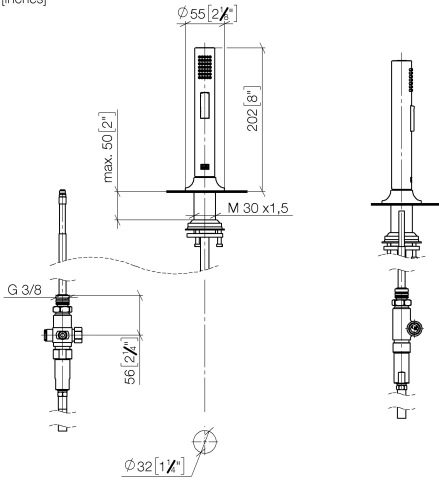

27 731 809

- with round rosette
- spray flow
- automatic spout/shower diverter
- height of mixer 202 mm
- hole diameter rinsing spray 32mm
- fabric braided hose 1500 mm
- sprayface with anti-scaling system
- lead-free

Can only be combined with 33810809, 33826809, 19815809, 19825809.

Intrinsic protection against back flow.

Residual water may emerge from the spray after closing.

Operating unit can be positioned freely.

	Brushed Champagne (22kt Gold)	27 731 809-46
	Chrome	27 731 809-00
	Brushed Platinum	27 731 809-06
	Platinum	27 731 809-08
	Durabrand (23kt Gold)	27 731 809-09
	Dark Chrome	27 731 809-19
	Brushed Durabrand (23kt Gold)	27 731 809-28
	Matte Black	27 731 809-33
	Champagne (22kt Gold)	27 731 809-47
	Brushed Chrome	27 731 809-93
	Brushed Dark Platinum	27 731 809-99

27 731 809

mm [inches]

Codes & Standards

EN 1717

Certificates

Belgaqua_24-005-2

VAIA Rinsing spray set - Brushed Champagne (22kt Gold)

VAIA