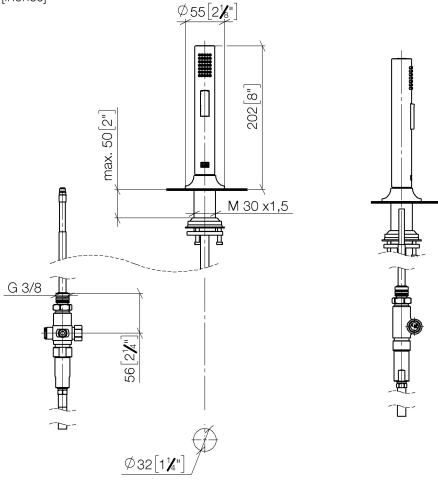

27 731 809

- with round rosette
- spray flow
- automatic spout/shower diverter
- height of mixer 202 mm
- hole diameter rinsing spray 32mm
- fabric braided hose 1500 mm
- sprayface with anti-scaling system
- lead-free

Can only be combined with 33810809, 33826809, 19815809, 19825809.

Intrinsic protection against back flow.

Residual water may emerge from the spray after closing.

Operating unit can be positioned freely.

	Brushed Dark Platinum	27 731 809-99
	Chrome	27 731 809-00
	Brushed Platinum	27 731 809-06
	Platinum	27 731 809-08
	Durabronze (23kt Gold)	27 731 809-09
	Dark Chrome	27 731 809-19
	Brushed Durabronze (23kt Gold)	27 731 809-28
	Matte Black	27 731 809-33
	Brushed Champagne (22kt Gold)	27 731 809-46
	Champagne (22kt Gold)	27 731 809-47
	Brushed Chrome	27 731 809-93

27 731 809

mm [inches]

Codes & Standards

EN 1717

Certificates

Belgaqua_24-005-2

VAIA Rinsing spray set - Brushed Dark Platinum

VAIA