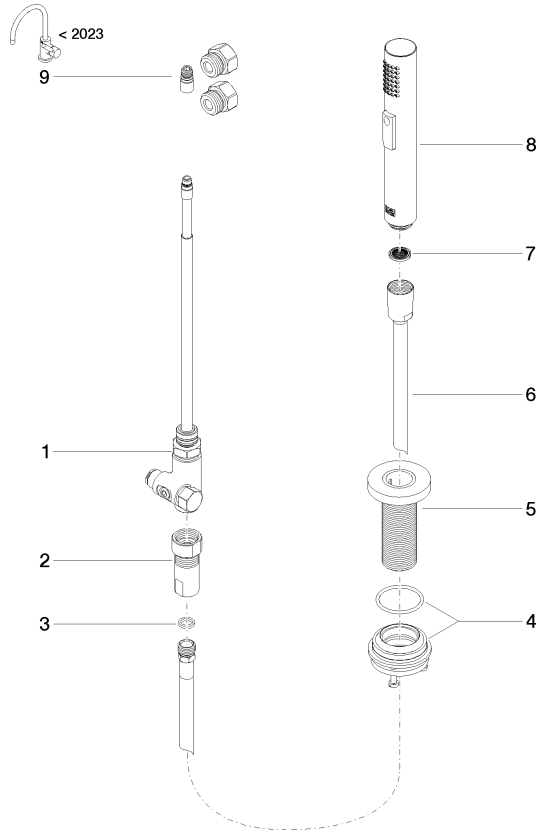

Rinsing spray set - Chrome

27 731 970 Product version from 2/1/2023

- with round rosette
- spray flow
- automatic spout/shower diverter
- height of mixer 191 mm
- hole diameter rinsing spray 32mm
- fabric braided hose 1500 mm
- sprayface with anti-scaling system
- lead-free

Rinsing spray set - Chrome

27 731 970 Product version from 2/1/2023

mm [inches]

Flow rate chart

Codes & Standards

DIN 4109

EN 1717

ISO 3822

NSF372

NSF61

Ü-Zeichen

Rinsing spray set - Chrome

27 731 970 Product version from 2/1/2023

Certificates

IAPMO_6397 LGA_29 LGA_38 Belgaqua_24-005-2 IAPMO_N-4976

IAPMO_6397

Rinsing spray set - Chrome

27 731 970 Product version from 2/1/2023

Parts for other finishes can be found here: [Brushed](#)
[Platinum](#)

Spare parts list

No.	Item Number	Name	Quantity used	Delivery time
1	90 17 09 046 12 90	diverter	1	2
2	90 24 03 241 00 90	nipple	1	2
3	90 14 20 019 00 90	seal	1	2
4	04 23 10 047 00 92	fixing set	1	60
5	90 27 86 001 00-00	rosette	1	10
6	90 30 02 062 00-00	hose	1	10
7	09 23 01 039 90	sieve	1	2
8	04 12 11 158 00-00	shower	1	10
9	90 17 09 046 14 90	conversion kit	1	2