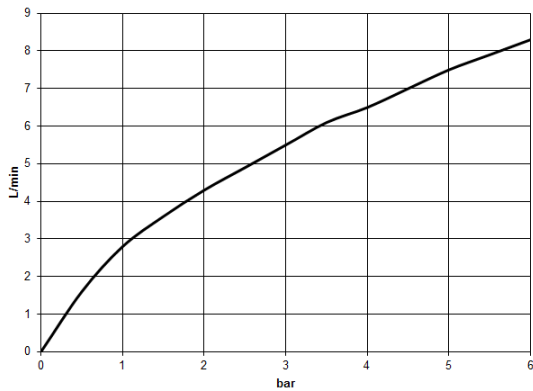

Rinsing spray set - Chrome

27 731 970 Product version from 2/1/2023

mm [inches]

Flow rate chart

Codes & Standards

DIN 4109

EN 1717

ISO 3822